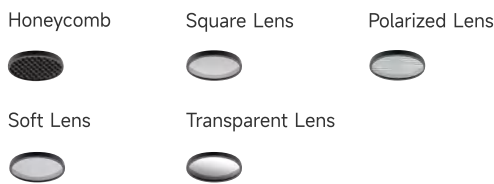

DIMENSION

DM035-DF31RF01

DM035-DF31SF01

OPTICAL ACCESSORY

SECONDARY REFLECTOR COLOR

CEILING THICKNESS

DESCRIPTION

DELLA Downlight Series: a fusion of sleek design and advanced technology. Categorized into 3 version of Designer, Premium, and Standard. With sizes from 1.25" to 4", its versatility is matched by optical ranges from a sharp 15° to a wide 50°, supplemented by wall-washing and zoom functions. DELLA offers a selection of bezels, including trim or trimless, squares, and minimalist small openings, it can be fixed or adjustable with clear measurement.

With its modular structure for flexibility, superior light quality and lower UGR for visual comfort, DELLA exemplifies modern downlight excellence.

FEATURES

- Excellent ventilation design enable smaller size and bigger power.
- Newest tiny 1.25" for max 8W.
- Locking point and marker for precise adjustment.
- Ultra low glare UGR<6 for visual comfort.
- Seamless configuration without light leak.
- Complete lighting solutions include wall washer, pinhole, narrow to flood beam.

SPECIFICATION

INPUT VOLTAGE 220-240V / 100-277V AC, 50-60Hz
DIMMABLE On-off / 0/1-10V / DALI / TRIAC / CASAMBI
 BEAM OPTIC 15°, 24°, 36°, 50°
 LIGHT COLOR Static white: 2700K/3000K/3500K/4000K
 Tunable white: 2700K-6500K(5W)
 HOUSING COLOR Black
 OPERATING TEMPERATURE RANGE -20~+40°C

DELLA Downlight Series: a fusion of sleek design and advanced technology. Categorized into 3 version of Designer, Premium, and Standard. With sizes from 1.25" to 4", its versatility is matched by optical ranges from a sharp 15° to a wide 50°, supplemented by wall-washing and zoom functions. DELLA offers a selection of bezels, including trim or trimless, squares, and minimalist small openings, it can be fixed or adjustable with clear measurement.