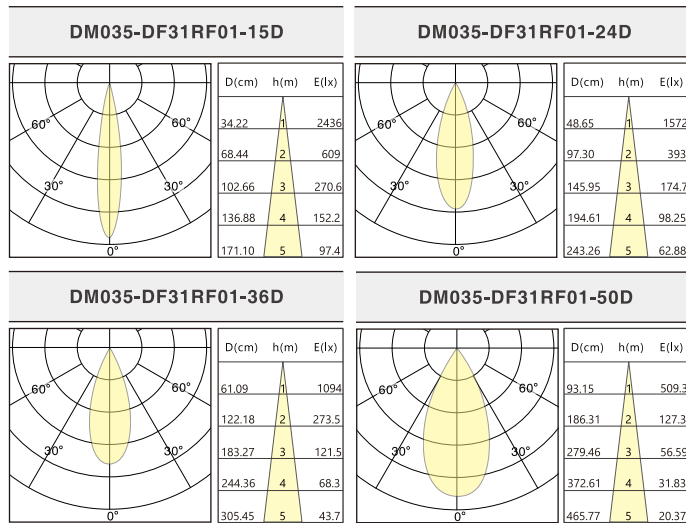

LIGHT DISTRIBUTION

DM035-DF31RF01 8W

PACKAGE

Model	DM035-DF31RF01 DM035-SF31RF01
PCS/Carton	
Inner Box size(cm)	
Carton size(cm)	
Net weight(kg)	
Gross weight(kg)