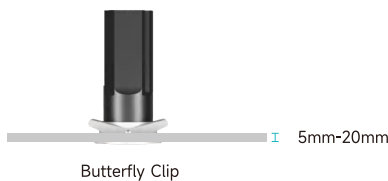

DIMENSION

DM035-DF31RF01

DM035-DF31SF01

OPTICAL ACCESSORY

SECONDARY REFLECTOR COLOR

CEILING THICKNESS

DESCRIPTION

DELLA Downlight Series: a fusion of sleek design and advanced technology. Categorized into 3 version of Designer, Premium, and Standard. With sizes from 1.25" to 4", its versatility is matched by optical ranges from a sharp 15° to a wide 50°, supplemented by wall-washing and zoom functions. DELLA offers a selection of bezels, including trim or trimless, squares, and minimalist small openings, it can be fixed or adjustable with clear measurement.

With its modular structure for flexibility, superior light quality and lower UGR for visual comfort, DELLA exemplifies modern downlight excellence.

FEATURES

- Excellent ventilation design enable smaller size and bigger power.
- Newest tiny 1.25" for max 8W.
- Locking point and marker for precise adjustment.
- Ultra low glare UGR<6 for visual comfort.
- Seamless configuration without light leak.
- Complete lighting solutions include wall washer, pinhole, narrow to flood beam.

SPECIFICATION

INPUT VOLTAGE 220-240V / 100-277V AC, 50-60Hz
DIMMABLE On-off / 0/1-10V / DALI / TRIAC / CASAMBI
 BEAM OPTIC 15°, 24°, 36°, 50°
 LIGHT COLOR Static white: 2700K/3000K/3500K/4000K
 Tunable white: 2700K-6500K(5W)
 HOUSING COLOR Black
 OPERATING TEMPERATURE RANGE -20~+40°C

DELLA Downlight Series: a fusion of sleek design and advanced technology. Categorized into 3 version of Designer, Premium, and Standard. With sizes from 1.25" to 4", its versatility is matched by optical ranges from a sharp 15° to a wide 50°, supplemented by wall-washing and zoom functions. DELLA offers a selection of bezels, including trim or trimless, squares, and minimalist small openings, it can be fixed or adjustable with clear measurement.