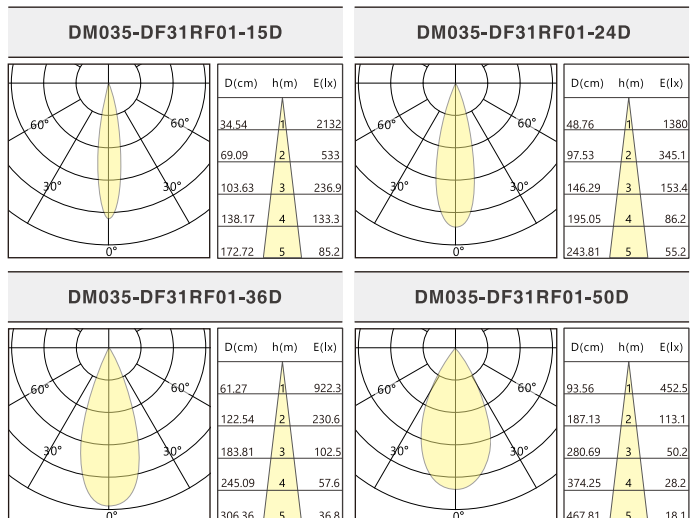

LIGHT DISTRIBUTION

DM035-DF31RF01 5W