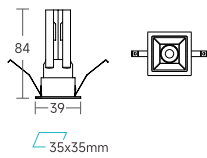

DIMENSION

DM035-DF31RF01

DM035-DF31SF01

OPTICAL ACCESSORY

SECONDARY REFLECTOR COLOR

CEILING THICKNESS

DESCRIPTION

DELLA Downlight Series: a fusion of sleek design and advanced technology. Categorized into 3 version of Designer, Premium, and Standard. With sizes from 1.25" to 4", its versatility is matched by optical ranges from a sharp 15° to a wide 50°, supplemented by wall-washing and zoom functions. DELLA offers a selection of bezels, including trim or trimless, squares, and minimalist small openings, it can be fixed or adjustable with clear measurement.

DELLA Downlight Series: a fusion of sleek design and advanced technology. Categorized into 3 version of Designer, Premium, and Standard. With sizes from 1.25" to 4", its versatility is matched by optical ranges from a sharp 15° to a wide 50°, supplemented by wall-washing and zoom functions. DELLA offers a selection of bezels, including trim or trimless, squares, and minimalist small openings, it can be fixed or adjustable with clear measurement.