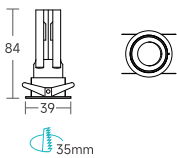

DIMENSION

DM035-DF31RF01

DM035-DF31SF01

OPTICAL ACCESSORY

SECONDARY REFLECTOR COLOR

CEILING THICKNESS

DESCRIPTION

DELLA Downlight Series: a fusion of sleek design and advanced technology. Categorized into 3 version of Designer, Premium, and Standard. With sizes from 1.25" to 4", its versatility is matched by optical ranges from a sharp 15° to a wide 50°, supplemented by wall-washing and zoom functions. DELLA offers a selection of bezels, including trim or trimless, squares, and minimalist small openings, it can be fixed or adjustable with clear measurement.

With its modular structure for flexibility, superior light quality and lower UGR for visual comfort, DELLA exemplifies modern downlight excellence.

FEATURES

- Excellent ventilation design enable smaller size and bigger power.
- Newest tiny 1.25" for max 8W.
- Locking point and marker for precise adjustment.
- Ultra low glare UGR<6 for visual comfort.
- Seamless configuration without light leak.
- Complete lighting solutions include wall washer, pinhole, narrow to flood beam.

DELLA Downlight Series: a fusion of sleek design and advanced technology. Categorized into 3 version of Designer, Premium, and Standard. With sizes from 1.25" to 4", its versatility is matched by optical ranges from a sharp 15° to a wide 50°, supplemented by wall-washing and zoom functions. DELLA offers a selection of bezels, including trim or trimless, squares, and minimalist small openings, it can be fixed or adjustable with clear measurement.