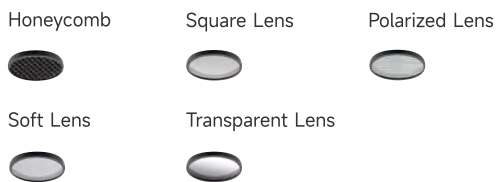

MODULAR DESIGN

DIMENSION

OPTICAL ACCESSORY

SECONDARY REFLECTOR COLOR

DESCRIPTION

DELLA Downlight Series: a fusion of sleek design and advanced technology. Categorized into 3 version of Designer, Premium, and Standard. With sizes from 1.25" to 4", its versatility is matched by optical ranges from a sharp 15° to a wide 50°, supplemented by wall-washing and zoom functions. DELLA offers a selection of bezels, including trim or trimless, squares, and minimalist small openings, it can be fixed or adjustable with clear measurement.

With its modular structure for flexibility, superior light quality and lower UGR for visual comfort, DELLA exemplifies modern downlight excellence.

FEATURES

- Excellent ventilation design enable smaller size and bigger power.
- Newest tiny 2" for max 10W.
- Locking point and marker for precise adjustment.
- Ultra low glare UGR<6 for visual comfort.
- Seamless configuration without light leak.
- Complete lighting solutions include wall washer, pinhole, narrow to flood beam.

SPECIFICATION

INPUT VOLTAGE 220-240V / 100-277V AC, 50-60Hz
DIMMABLE On-off / 0/1-10V / DALI / TRIAC / CASAMBI
 BEAM OPTIC 15°, 24°, 36°, 50°
 LIGHT COLOR Static white: 2700K/3000K/3500K/4000K
 Dim-to Warm: 1800K-3000K
 Tunable white: 2700K-6500K
 HOUSING COLOR Black
 OPERATING TEMPERATURE RANGE -20~+40°C

With its modular structure for flexibility, superior light quality and lower UGR for visual comfort, DELLA exemplifies modern downlight excellence.