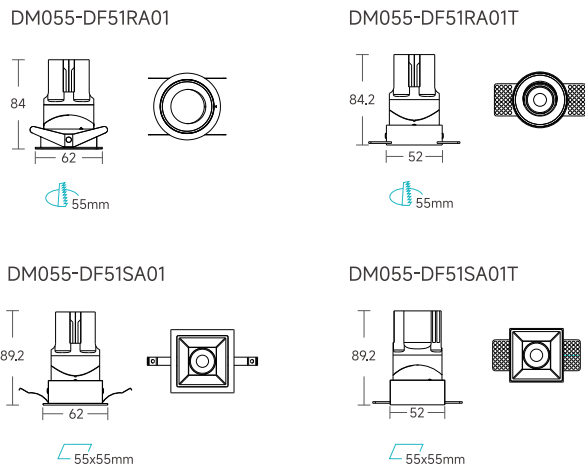

MODULAR DESIGN

DIMENSION

OPTICAL ACCESSORY

SECONDARY REFLECTOR COLOR

DESCRIPTION

DELLA Downlight Series: a fusion of sleek design and advanced technology. Categorized into 3 version of Designer, Premium, and Standard. With sizes from 1.25" to 4", its versatility is matched by optical ranges from a sharp 15° to a wide 50°, supplemented by wall-washing and zoom functions. DELLA offers a selection of bezels, including trim or trimless, squares, and minimalist small openings, it can be fixed or adjustable with clear measurement.

With its modular structure for flexibility, superior light quality and lower UGR for visual comfort, DELLA exemplifies modern downlight excellence.

FEATURES

- Excellent ventilation design enable smaller size and bigger power.
- Newest tiny 2" for max 10W.
- Locking point and marker for precise adjustment.
- Ultra low glare UGR<6 for visual comfort.
- Seamless configuration without light leak.
- Complete lighting solutions include wall washer, pinhole, narrow to flood beam.

SPECIFICATION

INPUT VOLTAGE 220-240V / 100-277V AC, 50-60Hz
DIMMABLE On-off / 0/1-10V / DALI / TRIAC / CASAMBI
 BEAM OPTIC 15°, 24°, 36°, 50°
 LIGHT COLOR Static white: 2700K/3000K/3500K/4000K
 Dim-to Warm: 1800K-3000K
 Tunable white: 2700K-6500K
 HOUSING COLOR Black
 OPERATING TEMPERATURE RANGE -20~+40°C

Model	DM055-DF51RA01 DM055-SF51SA01
PCS/ Carton	
Inner Box size(cm)	
Carton size(cm)	
Net weight(kg)	
Gross weight(kg)	

MODULAR DESIGN

DELLA MINI DOWNLIGHT SYSTEM

DELLA Downlight Series: a fusion of sleek design and advanced technology. Categorized into 3 version of Designer, Premium, and Standard. With sizes from 1.25" to 4", its versatility is matched by optical ranges from a sharp 15° to a wide 50°, supplemented by wall-washing and zoom functions. DELLA offers a selection of bezels, including trim or trimless, squares, and minimalist small openings, it can be fixed or adjustable with clear measurement.