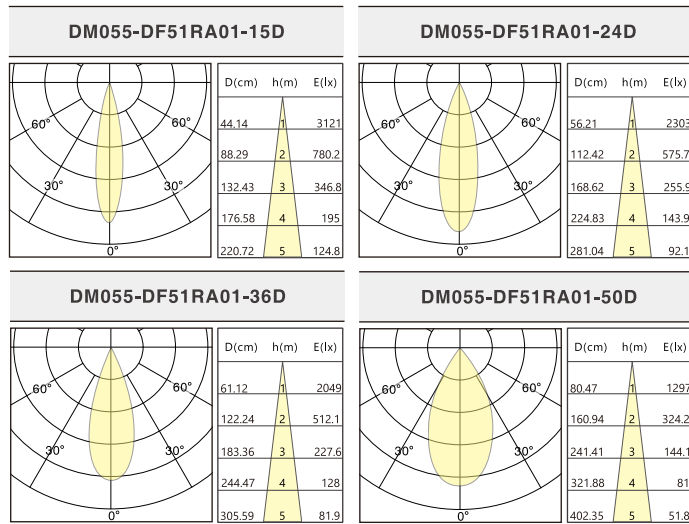

MODULAR DESIGN

DIMENSION

OPTICAL ACCESSORY

SECONDARY REFLECTOR COLOR

DESCRIPTION

DELLA Downlight Series: a fusion of sleek design and advanced technology. Categorized into 3 version of Designer, Premium, and Standard. With sizes from 1.25" to 4", its versatility is matched by optical ranges from a sharp 15° to a wide 50°, supplemented by wall-washing and zoom functions. DELLA offers a selection of bezels, including trim or trimless, squares, and minimalist small openings, it can be fixed or adjustable with clear measurement.

MODEL NUMBER	POWER	COLOR TEMP	LUMINOUS FLUX(Lm)	BEAM OPTIC
DM055-DF51RA01	8W	3000K	524lm (CRI 90+)	15°
			517lm (CRI 90+)	24°
			520lm (CRI 90+)	36°
			485lm (CRI 90+)	50°
DM055-DF51RA01	10W	3000K	718lm (CRI 90+)	15°
			716lm (CRI 90+)	24°
			723lm (CRI 90+)	36°
			666lm (CRI 90+)	50°

CEILING THICKNESS

LIGHT DISTRIBUTION

DM055-DF51RA01 8W

DM055-DF51RA01 10W

LED MODULE PACKAGE

Model	DM055 DM055
PCS/ Carton	
Inner Box size(cm)	
Carton size(cm)	
Net weight(kg)	
Gross weight(kg)	

MOUNTING RING MODULE PACKAGE

Model	DM055-DF51RA01 DM055-SF51SA01
PCS/ Carton	
Inner Box size(cm)	
Carton size(cm)	
Net weight(kg)	
Gross weight(kg)	

MODULAR DESIGN

DELLA MINI DOWNLIGHT SYSTEM

DELLA Downlight Series: a fusion of sleek design and advanced technology. Categorized into 3 version of Designer, Premium, and Standard. With sizes from 1.25" to 4", its versatility is matched by optical ranges from a sharp 15° to a wide 50°, supplemented by wall-washing and zoom functions. DELLA offers a selection of bezels, including trim or trimless, squares, and minimalist small openings, it can be fixed or adjustable with clear measurement.