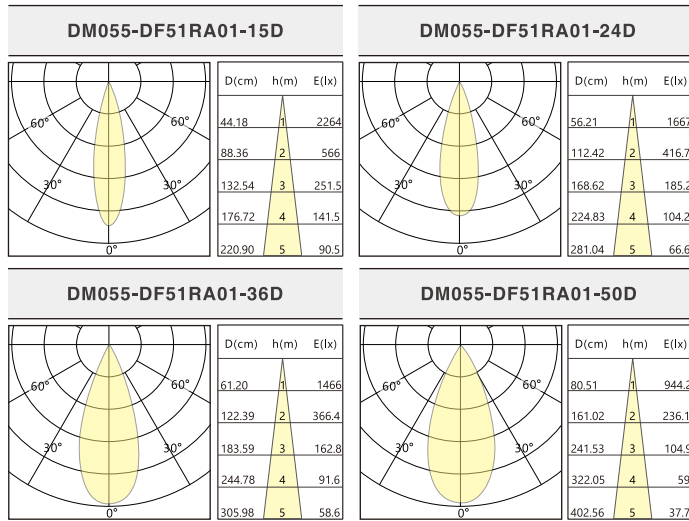

LIGHT DISTRIBUTION

DM055-DF51RA01 8W