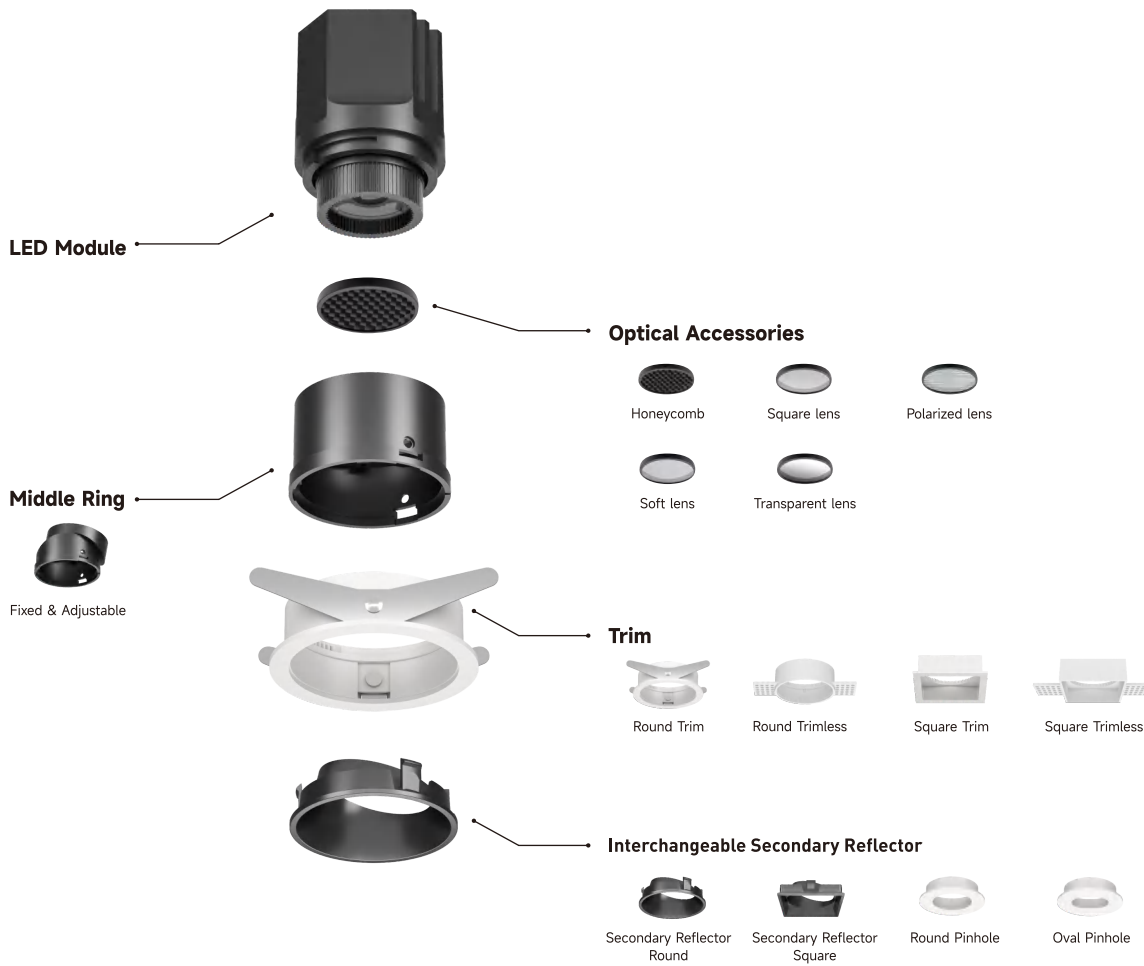

MODULAR DESIGN

DIMENSION

OPTICAL ACCESSORY

SECONDARY REFLECTOR COLOR

DESCRIPTION

DELLA Downlight Series: a fusion of sleek design and advanced technology. Categorized into 3 version of Designer, Premium, and Standard. With sizes from 1.25" to 4", its versatility is matched by optical ranges from a sharp 15° to a wide 50°, supplemented by wall-washing and zoom functions. DELLA offers a selection of bezels, including trim or trimless, squares, and minimalist small openings, it can be fixed or adjustable with clear measurement.

With its modular structure for flexibility, superior light quality and lower UGR for visual comfort, DELLA exemplifies modern downlight excellence.

FEATURES

- Excellent ventilation design enable smaller size and bigger power.
- Newest tiny 2" for max 10W.
- Locking point and marker for precise adjustment.
- Ultra low glare UGR<6 for visual comfort.
- Seamless configuration without light leak.
- Complete lighting solutions include wall washer, pinhole, narrow to flood beam.

CEILING THICKNESS

LIGHT DISTRIBUTION

DM055-DF51RA01 8W

DM055-DF51RA01 10W

LED MODULE PACKAGE

Model	DM055 DM055
PCS/ Carton	
Inner Box size(cm)	
Carton size(cm)	
Net weight(kg)	
Gross weight(kg)	

MOUNTING RING MODULE PACKAGE

Model	DM055-DF51RA01 DM055-SF51SA01
PCS/ Carton	
Inner Box size(cm)	
Carton size(cm)	
Net weight(kg)	
Gross weight(kg)	

MODULAR DESIGN

DELLA MINI DOWNLIGHT SYSTEM

DELLA Downlight Series: a fusion of sleek design and advanced technology. Categorized into 3 version of Designer, Premium, and Standard. With sizes from 1.25" to 4", its versatility is matched by optical ranges from a sharp 15° to a wide 50°, supplemented by wall-washing and zoom functions. DELLA offers a selection of bezels, including trim or trimless, squares, and minimalist small openings, it can be fixed or adjustable with clear measurement.