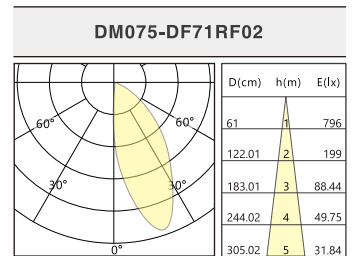

WALL WASHER 12W