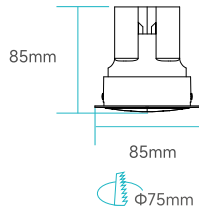

DIMENSION

CEILING THICKNESS

SUGGESTED SPACING AND WALL DISTANCE

DESCRIPTION

DELLA Downlight Series: a fusion of sleek design and advanced technology. Categorized into 3 version of Designer, Premium, and Standard. With sizes from 1.25" to 4", its versatility is matched by optical ranges from a sharp 8° to a wide 50°, supplemented by wall-washing and zoom functions. DELLA offers a selection of bezels, including trim or trimless, squares, and minimalist small openings, it can be fixed or adjustable with clear measurement.

SPECIFICATION

INPUT VOLTAGE 220-240V / 100-277V AC, 50-60Hz
DIMMABLE On-off / 0/1-10V / DALI / TRIAC / CASAMBI
 BEAM OPTIC Wall Washing
 HOUSING COLOR Black
 OPERATING TEMPERATURE RANGE -20--+40°C

MODEL NUMBER	POWER	COLOR TEMP	LUMINOUS FLUX(Lm)	BEAM OPTIC
DM075-DF71RF02	10W	3000K	492lm (CRI 90+)	Wall Washing
DM075-DF71RF02	12W	3000K	560lm (CRI 90+)	Wall Washing
DM075-DF71RF02	15W	3000K	677lm (CRI 95+)	Wall Washing