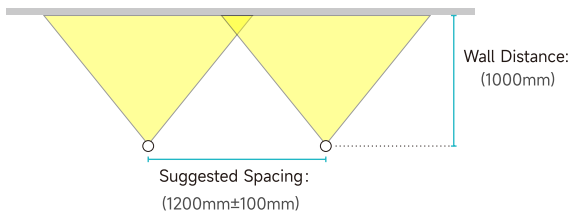

DIMENSION

CEILING THICKNESS

SUGGESTED SPACING AND WALL DISTANCE

DESCRIPTION

DELLA Downlight Series: a fusion of sleek design and advanced technology. Categorized into 3 version of Designer, Premium, and Standard. With sizes from 1.25" to 4", its versatility is matched by optical ranges from a sharp 8° to a wide 50°, supplemented by wall-washing and zoom functions. DELLA offers a selection of bezels, including trim or trimless, squares, and minimalist small openings, it can be fixed or adjustable with clear measurement.

With its modular structure for flexibility, superior light quality and lower UGR for visual comfort, DELLA exemplifies modern downlight excellence.

FEATURES

- Superbly engineered Optics for unparalleled uniform illumination of surfaces.
- Smooth and even light distribution without dark area.
- Distribute most light uniformly on wall instead of spreading too much on floor.
- Excellent low glare for visual comfort.