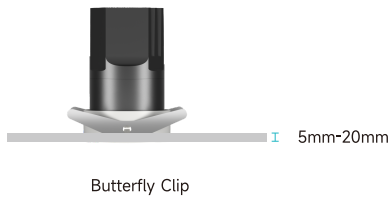

DIMENSION

CEILING THICKNESS

SUGGESTED SPACING AND WALL DISTANCE

DESCRIPTION

DELLA Downlight Series: a fusion of sleek design and advanced technology. Categorized into 3 version of Designer, Premium, and Standard. With sizes from 1.25" to 4", its versatility is matched by optical ranges from a sharp 8° to a wide 50°, supplemented by wall-washing and zoom functions. DELLA offers a selection of bezels, including trim or trimless, squares, and minimalist small openings, it can be fixed or adjustable with clear measurement.

With its modular structure for flexibility, superior light quality and lower UGR for visual comfort, DELLA exemplifies modern downlight excellence.

FEATURES

- Superbly engineered Optics for unparalleled uniform illumination of surfaces.
- Smooth and even light distribution without dark area.
- Distribute most light uniformly on wall instead of spreading too much on floor.
- Excellent low glare for visual comfort.

SPECIFICATION

INPUT VOLTAGE 220-240V / 100-277V AC, 50-60Hz
DIMMABLE On-off / 0/1-10V / DALI / TRIAC / CASAMBI
 BEAM OPTIC Wall Washing
 HOUSING COLOR Black
 OPERATING TEMPERATURE RANGE -20--+40°C

MODEL NUMBER	POWER	COLOR TEMP	LUMINOUS FLUX(Lm)	BEAM OPTIC
DM075-DF71RF02	10W	3000K	492lm (CRI 90+)	Wall Washing
DM075-DF71RF02	12W	3000K	560lm (CRI 90+)	Wall Washing
DM075-DF71RF02	15W	3000K	677lm (CRI 95+)	Wall Washing