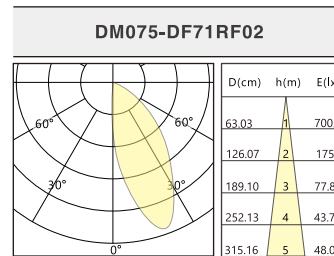

LIGHT DISTRIBUTION

WALL WASHER 10W