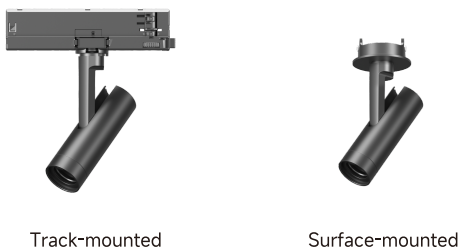

DESCRIPTION

VEGA(EN-TLV series, Standard version) ,is a slim and sleek aesthetic design with 10° narrow beam optional, High lumen efficiency(>119lm/W) & versatile optical accessories can increase the great light comfort and fulfill different light demands. The head can be adjusted precisely 360°+ horizontal(rotation) and 90°vertical without dead angle. as a result, is emitted exactly where you need it. The integrated driver gives clean feeling and the ceiling will not be cluttered with drivers aimed in different directions.

FEATURES

- 10° Narrow beam optional.
- High light efficiency 119lm/w.
- High CRI 95.
- Wide selection of optical accessories.
- Polarized lighting options.
- Slim and sleek aesthetic design without screw.
- 360°+ rotation without dead angle and 90° vertical aiming.

DIMENSION

MODEL NUMBER	POWER	COLOR TEMP	LUMINOUS FLUX(Lm)	BEAM ANGLE
EN-TLV010-11	10W	3000K	783lm (CRI 90+)	10°
		3000K	957lm (CRI 90+)	15°
		3000K	947lm (CRI 90+)	24°
		3000K	942lm (CRI 90+)	36°
		3000K	916lm (CRI 90+)	50°

EN-TLV010-11: Standard version.  
EN-TLV010-12: Surface-mounted.

OPTICAL ACCESSORIES

INSTALLATION

LIGHT DISTRIBUTION

STANDARD-10W

VEGA FAMILY

VEGA track light system contains 3 different versions of standard, zoomable and projector, is a fusion of superior design and innovative technology.