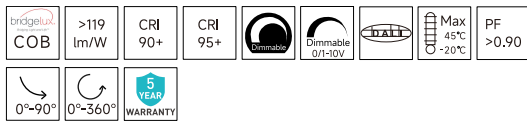

DESCRIPTION

VEGA(EN-TLV series, Standard version) ,is a slim and sleek aesthetic design with 10° narrow beam optional, High lumen efficiency(>119lm/W) & versatile optical accessories can increase the great light comfort and fulfill different light demands. The head can be adjusted precisely 360°+ horizontal(rotation) and 90°vertical without dead angle. as a result, is emitted exactly where you need it. The integrated driver gives clean feeling and the ceiling will not be cluttered with drivers aimed in different directions.

FEATURES

- 10° Narrow beam optional.
- High light efficiency 119lm/w.
- High CRI 95.
- Wide selection of optical accessories.
- Polarized lighting options.
- Slim and sleek aesthetic design without screw.
- 360°+ rotation without dead angle and 90° vertical aiming.

DETAILS

SPECIFICATION

INPUT VOLTAGE	220-240V / 100-277V AC, 50-60Hz
<b>DIMMABLE</b>	<b>On-off / 0/1-10V / DALI / TRIAC / CASAMBI</b>
BEAM ANGLE	10°, 15°, 24°, 36°, 50°
HOUSING COLOR	White, black, silver
OPERATING TEMPERATURE RANGE	-20--+45°C