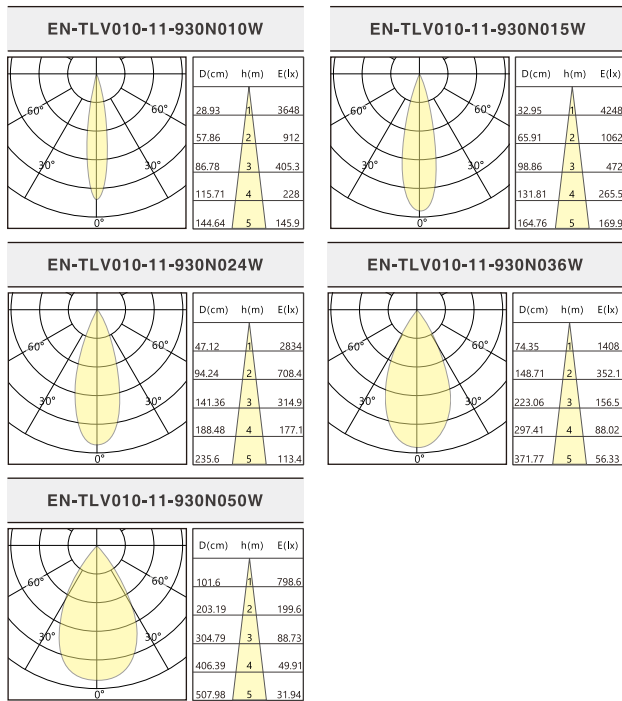

DIMENSION

MODEL NUMBER	POWER	COLOR TEMP	LUMINOUS FLUX(Lm)	BEAM ANGLE
EN-TLV010-11	10W	3000K	783lm (CRI 90+)	10°
		3000K	957lm (CRI 90+)	15°
		3000K	947lm (CRI 90+)	24°
		3000K	942lm (CRI 90+)	36°
		3000K	916lm (CRI 90+)	50°

EN-TLV010-11: Standard version.  
EN-TLV010-12: Surface-mounted.

OPTICAL ACCESSORIES

INSTALLATION

LIGHT DISTRIBUTION

STANDARD-10W

VEGA FAMILY

VEGA track light system contains 3 different versions of standard, zoomable and projector, is a fusion of superior design and innovative technology.