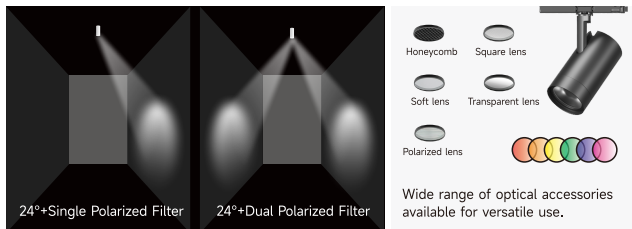

DESCRIPTION

VEGA(EN-TLV series, Standard version) ,is a slim and sleek aesthetic design with 10° narrow beam optional, High lumen efficiency(>119lm/W) & versatile optical accessories can increase the great light comfort and fulfill different light demands. The head can be adjusted precisely 360°+ horizontal(rotation) and 90°vertical without dead angle. as a result, is emitted exactly where you need it. The integrated driver gives clean feeling and the ceiling will not be cluttered with drivers aimed in different directions.

FEATURES

- 10° Narrow beam optional.
- High light efficiency 119lm/w.
- High CRI 95.
- Wide selection of optical accessories.
- Polarized lighting options.
- Slim and sleek aesthetic design without screw.
- 360°+ rotation without dead angle and 90° vertical aiming.

DETAILS

SPECIFICATION

INPUT VOLTAGE	220-240V / 100-277V AC, 50-60Hz
<b>DIMMABLE</b>	<b>On-off / 0/1-10V / DALI / TRIAC / CASAMBI</b>
BEAM ANGLE	10°, 15°, 24°, 36°, 50°
HOUSING COLOR	White, black, silver
OPERATING TEMPERATURE RANGE	-20--+45°C

EN-TLV010-11: Standard version.  
EN-TLV010-12: Surface-mounted.

OPTICAL ACCESSORIES

INSTALLATION

LIGHT DISTRIBUTION

STANDARD-10W

VEGA FAMILY

VEGA track light system contains 3 different versions of standard, zoomable and projector, is a fusion of superior design and innovative technology.