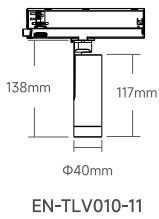

DESCRIPTION

VEGA(EN-TLV series, Standard version) ,is a slim and sleek aesthetic design with 10° narrow beam optional, High lumen efficiency(>119lm/W) & versatile optical accessories can increase the great light comfort and fulfill different light demands. The head can be adjusted precisely 360°+ horizontal(rotation) and 90°vertical without dead angle. as a result, is emitted exactly where you need it. The integrated driver gives clean feeling and the ceiling will not be cluttered with drivers aimed in different directions.

FEATURES

- 10° Narrow beam optional.
- High light efficiency 119lm/w.
- High CRI 95.
- Wide selection of optical accessories.
- Polarized lighting options.
- Slim and sleek aesthetic design without screw.
- 360°+ rotation without dead angle and 90° vertical aiming.

DIMENSION

MODEL NUMBER	POWER	COLOR TEMP	LUMINOUS FLUX(Lm)	BEAM ANGLE
EN-TLV010-11	10W	3000K	783lm (CRI 90+)	10°
		3000K	957lm (CRI 90+)	15°
		3000K	947lm (CRI 90+)	24°
		3000K	942lm (CRI 90+)	36°
		3000K	916lm (CRI 90+)	50°