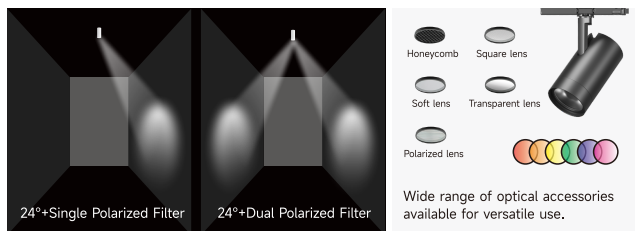

DETAILS

DESCRIPTION

VEGA(EN-TLV series, Standard version) ,is a slim and sleek aesthetic design with 10° narrow beam optional, High lumen efficiency(>119lm/W) & versatile optical accessories can increase the great light comfort and fulfill different light demands. The head can be adjusted precisely 360°+ horizontal(rotation) and 90°vertical without dead angle. as a result, is emitted exactly where you need it. The integrated driver gives clean feeling and the ceiling will not be cluttered with drivers aimed in different directions.

FEATURES

- 10° Narrow beam optional.
- High light efficiency 119lm/w.
- High CRI 95.
- Wide selection of optical accessories.
- Polarized lighting options.
- Slim and sleek aesthetic design without screw.
- 360°+ rotation without dead angle and 90° vertical aiming.

SPECIFICATION

INPUT VOLTAGE 220-240V / 100-277V AC, 50-60Hz
DIMMABLE On-off / 0/1-10V / DALI / TRIAC / CASAMBI
 BEAM ANGLE 10°, 15°, 24°, 36°, 50°
 HOUSING COLOR White, black, silver
 OPERATING TEMPERATURE RANGE -20--+45°C

VEGA track light system contains 3 different versions of standard, zoomable and projector, is a fusion of superior design and innovative technology.

It provide lighting solutions from narrow, standard beam, to zoom, wall washer and custom framing patterns, with a wide selection of interchangeable optical lens and accessories, offering great flexibility and versatility to fit into any interior space as retail, commercial, museums, galleries.