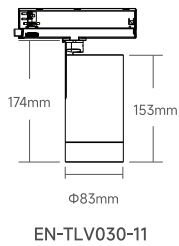

DETAILS

DESCRIPTION

VEGA(EN-TLV series, Standard version) ,is a slim and sleek aesthetic design with 10° narrow beam optional, High lumen efficiency(>119lm/W) & versatile optical accessories can increase the great light comfort and fulfill different light demands. The head can be adjusted precisely 360°+ horizontal(rotation) and 90°vertical without dead angle. as a result, is emitted exactly where you need it. The integrated driver gives clean feeling and the ceiling will not be cluttered with drivers aimed in different directions.

FEATURES

- 10° Narrow beam optional.
- High light efficiency 119lm/w.
- High CRI 95.
- Wide selection of optical accessories.
- Polarized lighting options.
- Slim and sleek aesthetic design without screw.
- 360°+ rotation without dead angle and 90° vertical aiming.

DIMENSION

MODEL NUMBER	POWER	COLOR TEMP	LUMINOUS FLUX(Lm)	BEAM ANGLE
EN-TLV030-11	30W	3000K	2732lm (CRI 90+)	10°
		3000K	3012lm (CRI 90+)	15°
		3000K	3222lm (CRI 90+)	24°
		3000K	3159lm (CRI 90+)	36°
		3000K	3178lm (CRI 90+)	50°