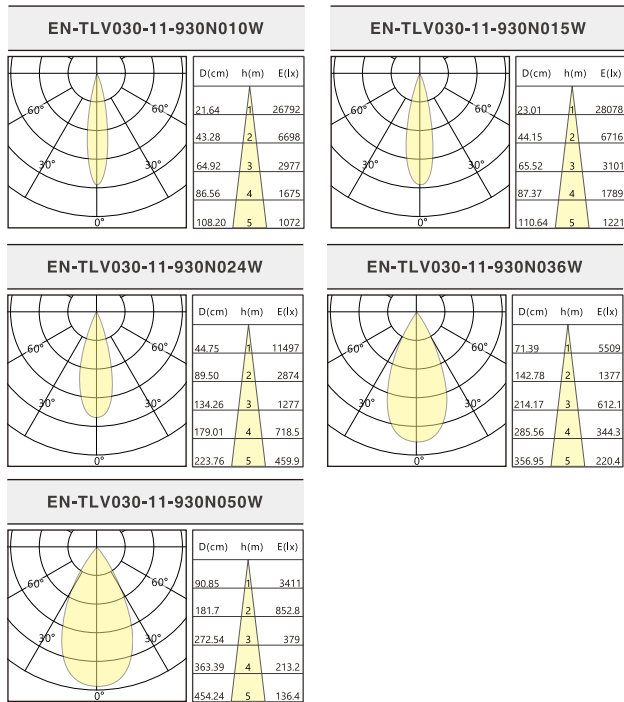

DIMENSION

MODEL NUMBER	POWER	COLOR TEMP	LUMINOUS FLUX(Lm)	BEAM ANGLE
EN-TLV030-11	30W	3000K	2732lm (CRI 90+)	10°
		3000K	3012lm (CRI 90+)	15°
		3000K	3222lm (CRI 90+)	24°
		3000K	3159lm (CRI 90+)	36°
		3000K	3178lm (CRI 90+)	50°

EN-TLV030-11: Standard version.
 EN-TLV030-12: Surface-mounted.

OPTICAL ACCESSORIES

INSTALLATION

Track-mounted

Surface-mounted

LIGHT DISTRIBUTION

STANDARD-30W

VEGA FAMILY