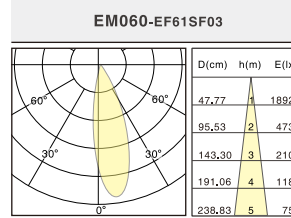

LIGHT DISTRIBUTION

LED MODULE PACKAGE

Model	EM050
PCS/Carton	60
Inner Box size(cm)	9.5*8.5*5
Carton size(cm)	48.5*35*17
Net weight(kg)	0.25
Gross weight(kg)	18.2

Model	EM060
PCS/Carton	30
Inner Box size(cm)	15*10.5*7
Carton size(cm)	53.5*31*23
Net weight(kg)	0.37
Gross weight(kg)	13.25

Model	EM070
PCS/Carton	20
Inner Box size(cm)	15*11.5*8.5
Carton size(cm)	58.5*31*19
Net weight(kg)	0.6
Gross weight(kg)	13.8

Model	EM090
PCS/Carton	18
Inner Box size(cm)	15*13*10.5
Carton size(cm)	46*40*23
Net weight(kg)	0.95
Gross weight(kg)	18.98

MOUNTING RING MODULE PACKAGE

Model	EM050-EF51RA01 EM050-EF51RF01
PCS/Carton	60
Inner Box size(cm)	7*7*5
Carton size(cm)	36*29*17
Net weight(kg)	0.052
Gross weight(kg)	7.02

Model	EM060-EF61RA01 EM060-EF61SA01 EM060-EF61RF01 EM060-EF61RF02 EM060-EF61SF02
PCS/Carton	60
Inner Box size(cm)	10*9.5*6
Carton size(cm)	41*29.5*32
Net weight(kg)	0.13
Gross weight(kg)	11.7

Model	EM070-EF71RA01 EM070-EF71SA01 EM070-EF71RF01
PCS/Carton	40
Inner Box size(cm)	12*12*8.5
Carton size(cm)	49*25*44.5
Net weight(kg)	0.217
Gross weight(kg)	11.58

Model	EM090-EF91RA01 EM090-EF91SA01 EM090-EF91RF01
PCS/Carton	18
Inner Box size(cm)	15*15*10
Carton size(cm)	46*31*32
Net weight(kg)	0.372
Gross weight(kg)	8.496

WALL WASHING SUGGESTED SPACING AND WALL DISTANCE