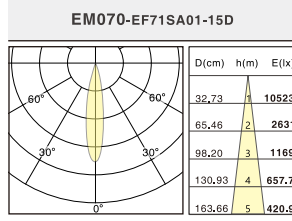

LIGHT DISTRIBUTION

LED MODULE PACKAGE

Model	EM050
PCS/Carton	60
Inner Box size(cm)	9.5*8.5*5
Carton size(cm)	48.5*35*17
Net weight(kg)	0.25
Gross weight(kg)	18.2

Model	EM060
PCS/Carton	30
Inner Box size(cm)	15*10.5*7
Carton size(cm)	53.5*31*23
Net weight(kg)	0.37
Gross weight(kg)	13.25

Model	EM070
PCS/Carton	20
Inner Box size(cm)	15*11.5*8.5
Carton size(cm)	58.5*31*19
Net weight(kg)	0.6
Gross weight(kg)	13.8

Model	EM090
PCS/Carton	18
Inner Box size(cm)	15*13*10.5
Carton size(cm)	46*40*23
Net weight(kg)	0.95
Gross weight(kg)	18.98

MOUNTING RING MODULE PACKAGE

Model	EM050-EF51RA01 EM050-EF51RF01
PCS/Carton	60
Inner Box size(cm)	7*7*5
Carton size(cm)	36*29*17
Net weight(kg)	0.052
Gross weight(kg)	7.02

Model	EM060-EF61RA01 EM060-EF61SA01 EM060-EF61RF01 EM060-EF61RF02 EM060-EF61SF02
PCS/Carton	60
Inner Box size(cm)	10*9.5*6
Carton size(cm)	41*29.5*32
Net weight(kg)	0.13
Gross weight(kg)	11.7

Model	EM070-EF71RA01 EM070-EF71SA01 EM070-EF71RF01
PCS/Carton	40
Inner Box size(cm)	12*12*8.5
Carton size(cm)	49*25*44.5
Net weight(kg)	0.217
Gross weight(kg)	11.58

Model	EM090-EF91RA01 EM090-EF91SA01 EM090-EF91RF01
PCS/Carton	18
Inner Box size(cm)	15*15*10
Carton size(cm)	46*31*32
Net weight(kg)	0.372
Gross weight(kg)	8.496

WALL WASHING SUGGESTED SPACING AND WALL DISTANCE