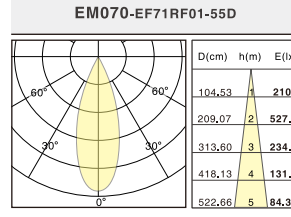

LIGHT DISTRIBUTION

LED MODULE PACKAGE

Model	EM050
PCS/Carton	60
Inner Box size(cm)	9.5*8.5*5
Carton size(cm)	48.5*35*17
Net weight(kg)	0.25
Gross weight(kg)	18.2

Model	EM060
PCS/Carton	30
Inner Box size(cm)	15*10.5*7
Carton size(cm)	53.5*31*23
Net weight(kg)	0.37
Gross weight(kg)	13.25

Model	EM070
PCS/Carton	20
Inner Box size(cm)	15*11.5*8.5
Carton size(cm)	58.5*31*19
Net weight(kg)	0.6
Gross weight(kg)	13.8

Model	EM090
PCS/Carton	18
Inner Box size(cm)	15*13*10.5
Carton size(cm)	46*40*23
Net weight(kg)	0.95
Gross weight(kg)	18.98

MOUNTING RING MODULE PACKAGE

Model	EM050-EF51RA01 EM050-EF51RF01
PCS/Carton	60
Inner Box size(cm)	7*7*5
Carton size(cm)	36*29*17
Net weight(kg)	0.052
Gross weight(kg)	7.02

Model	EM060-EF61RA01 EM060-EF61SA01 EM060-EF61RF01 EM060-EF61RF02 EM060-EF61SF02
PCS/Carton	60
Inner Box size(cm)	10*9.5*6
Carton size(cm)	41*29.5*32
Net weight(kg)	0.13
Gross weight(kg)	11.7

Model	EM070-EF71RA01 EM070-EF71SA01 EM070-EF71RF01
PCS/Carton	40
Inner Box size(cm)	12*12*8.5
Carton size(cm)	49*25*44.5
Net weight(kg)	0.217
Gross weight(kg)	11.58

Model	EM090-EF91RA01 EM090-EF91SA01 EM090-EF91RF01
PCS/Carton	18
Inner Box size(cm)	15*15*10
Carton size(cm)	46*31*32
Net weight(kg)	0.372
Gross weight(kg)	8.496

WALL WASHING SUGGESTED SPACING AND WALL DISTANCE