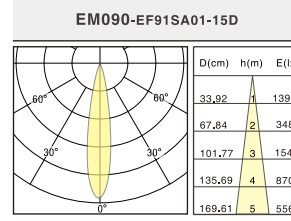

LIGHT DISTRIBUTION

LED MODULE PACKAGE

Model	EM050
PCS/Carton	60
Inner Box size(cm)	9.5*8.5*5
Carton size(cm)	48.5*35*17
Net weight(kg)	0.25
Gross weight(kg)	18.2

Model	EM060
PCS/Carton	30
Inner Box size(cm)	15*10.5*7
Carton size(cm)	53.5*31*23
Net weight(kg)	0.37
Gross weight(kg)	13.25

Model	EM070
PCS/Carton	20
Inner Box size(cm)	15*11.5*8.5
Carton size(cm)	58.5*31*19
Net weight(kg)	0.6
Gross weight(kg)	13.8

Model	EM090
PCS/Carton	18
Inner Box size(cm)	15*13*10.5
Carton size(cm)	46*40*23
Net weight(kg)	0.95
Gross weight(kg)	18.98

MOUNTING RING MODULE PACKAGE

Model	EM050-EF51RA01 EM050-EF51RF01
PCS/Carton	60
Inner Box size(cm)	7*7*5
Carton size(cm)	36*29*17
Net weight(kg)	0.052
Gross weight(kg)	7.02

Model	EM060-EF61RA01 EM060-EF61SA01 EM060-EF61RF01 EM060-EF61RF02 EM060-EF61SF02
PCS/Carton	60
Inner Box size(cm)	10*9.5*6
Carton size(cm)	41*29.5*32
Net weight(kg)	0.13
Gross weight(kg)	11.7

Model	EM070-EF71RA01 EM070-EF71SA01 EM070-EF71RF01
PCS/Carton	40
Inner Box size(cm)	12*12*8.5
Carton size(cm)	49*25*44.5
Net weight(kg)	0.217
Gross weight(kg)	11.58

Model	EM090-EF91RA01 EM090-EF91SA01 EM090-EF91RF01
PCS/Carton	18
Inner Box size(cm)	15*15*10
Carton size(cm)	46*31*32
Net weight(kg)	0.372
Gross weight(kg)	8.496

WALL WASHING SUGGESTED SPACING AND WALL DISTANCE