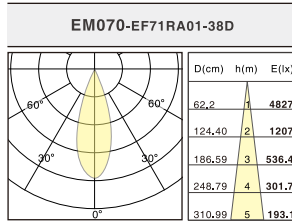

LIGHT DISTRIBUTION

LED MODULE PACKAGE

Model	EM050
PCS/Carton	60
Inner Box size(cm)	9.5*8.5*5
Carton size(cm)	48.5*35*17
Net weight(kg)	0.25
Gross weight(kg)	18.2

Model	EM060
PCS/Carton	30
Inner Box size(cm)	15*10.5*7
Carton size(cm)	53.5*31*23
Net weight(kg)	0.37
Gross weight(kg)	13.25

Model	EM070
PCS/Carton	20
Inner Box size(cm)	15*11.5*8.5
Carton size(cm)	58.5*31*19
Net weight(kg)	0.6
Gross weight(kg)	13.8

Model	EM090
PCS/Carton	18
Inner Box size(cm)	15*13*10.5
Carton size(cm)	46*40*23
Net weight(kg)	0.95
Gross weight(kg)	18.98

MOUNTING RING MODULE PACKAGE

Model	EM050-EF51RA01 EM050-EF51RF01
PCS/Carton	60
Inner Box size(cm)	7*7*5
Carton size(cm)	36*29*17
Net weight(kg)	0.052
Gross weight(kg)	7.02

Model	EM060-EF61RA01 EM060-EF61SA01 EM060-EF61RF01 EM060-EF61RF02 EM060-EF61SF02
PCS/Carton	60
Inner Box size(cm)	10*9.5*6
Carton size(cm)	41*29.5*32
Net weight(kg)	0.13
Gross weight(kg)	11.7

Model	EM070-EF71RA01 EM070-EF71SA01 EM070-EF71RF01
PCS/Carton	40
Inner Box size(cm)	12*12*8.5
Carton size(cm)	49*25*44.5
Net weight(kg)	0.217
Gross weight(kg)	11.58

Model	EM090-EF91RA01 EM090-EF91SA01 EM090-EF91RF01
PCS/Carton	18
Inner Box size(cm)	15*15*10
Carton size(cm)	46*31*32
Net weight(kg)	0.372
Gross weight(kg)	8.496

WALL WASHING SUGGESTED SPACING AND WALL DISTANCE