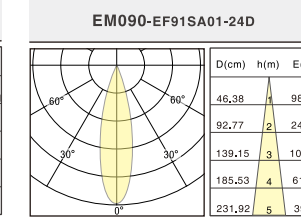

LIGHT DISTRIBUTION

LED MODULE PACKAGE

Model	EM050
PCS/Carton	60
Inner Box size(cm)	9.5*8.5*5
Carton size(cm)	48.5*35*17
Net weight(kg)	0.25
Gross weight(kg)	18.2

Model	EM060
PCS/Carton	30
Inner Box size(cm)	15*10.5*7
Carton size(cm)	53.5*31*23
Net weight(kg)	0.37
Gross weight(kg)	13.25

Model	EM070
PCS/Carton	20
Inner Box size(cm)	15*11.5*8.5
Carton size(cm)	58.5*31*19
Net weight(kg)	0.6
Gross weight(kg)	13.8

Model	EM090
PCS/Carton	18
Inner Box size(cm)	15*13*10.5
Carton size(cm)	46*40*23
Net weight(kg)	0.95
Gross weight(kg)	18.98

MOUNTING RING MODULE PACKAGE

Model	EM050-EF51RA01 EM050-EF51RF01
PCS/Carton	60
Inner Box size(cm)	7*7*5
Carton size(cm)	36*29*17
Net weight(kg)	0.052
Gross weight(kg)	7.02

Model	EM060-EF61RA01 EM060-EF61SA01 EM060-EF61RF01 EM060-EF61RF02 EM060-EF61SF02
PCS/Carton	60
Inner Box size(cm)	10*9.5*6
Carton size(cm)	41*29.5*32
Net weight(kg)	0.13
Gross weight(kg)	11.7

Model	EM070-EF71RA01 EM070-EF71SA01 EM070-EF71RF01
PCS/Carton	40
Inner Box size(cm)	12*12*8.5
Carton size(cm)	49*25*44.5
Net weight(kg)	0.217
Gross weight(kg)	11.58

Model	EM090-EF91RA01 EM090-EF91SA01 EM090-EF91RF01
PCS/Carton	18
Inner Box size(cm)	15*15*10
Carton size(cm)	46*31*32
Net weight(kg)	0.372
Gross weight(kg)	8.496

WALL WASHING SUGGESTED SPACING AND WALL DISTANCE