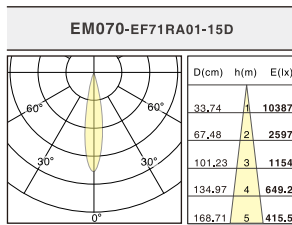

LIGHT DISTRIBUTION

LED MODULE PACKAGE

Model	EM050
PCS/Carton	60
Inner Box size(cm)	9.5*8.5*5
Carton size(cm)	48.5*35*17
Net weight(kg)	0.25
Gross weight(kg)	18.2

Model	EM060
PCS/Carton	30
Inner Box size(cm)	15*10.5*7
Carton size(cm)	53.5*31*23
Net weight(kg)	0.37
Gross weight(kg)	13.25

Model	EM070
PCS/Carton	20
Inner Box size(cm)	15*11.5*8.5
Carton size(cm)	58.5*31*19
Net weight(kg)	0.6
Gross weight(kg)	13.8

Model	EM090
PCS/Carton	18
Inner Box size(cm)	15*13*10.5
Carton size(cm)	46*40*23
Net weight(kg)	0.95
Gross weight(kg)	18.98

MOUNTING RING MODULE PACKAGE

Model	EM050-EF51RA01 EM050-EF51RF01
PCS/Carton	60
Inner Box size(cm)	7*7*5
Carton size(cm)	36*29*17
Net weight(kg)	0.052
Gross weight(kg)	7.02

Model	EM060-EF61RA01 EM060-EF61SA01 EM060-EF61RF01 EM060-EF61RF02 EM060-EF61SF02
PCS/Carton	60
Inner Box size(cm)	10*9.5*6
Carton size(cm)	41*29.5*32
Net weight(kg)	0.13
Gross weight(kg)	11.7

Model	EM070-EF71RA01 EM070-EF71SA01 EM070-EF71RF01
PCS/Carton	40
Inner Box size(cm)	12*12*8.5
Carton size(cm)	49*25*44.5
Net weight(kg)	0.217
Gross weight(kg)	11.58

Model	EM090-EF91RA01 EM090-EF91SA01 EM090-EF91RF01
PCS/Carton	18
Inner Box size(cm)	15*15*10
Carton size(cm)	46*31*32
Net weight(kg)	0.372
Gross weight(kg)	8.496

WALL WASHING SUGGESTED SPACING AND WALL DISTANCE