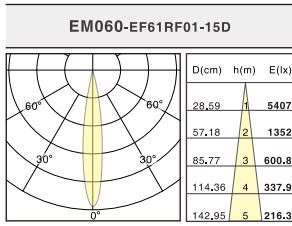

LIGHT DISTRIBUTION

LED MODULE PACKAGE

Model	EM050
PCS/Carton	60
Inner Box size(cm)	9.5*8.5*5
Carton size(cm)	48.5*35*17
Net weight(kg)	0.25
Gross weight(kg)	18.2

Model	EM060
PCS/Carton	30
Inner Box size(cm)	15*10.5*7
Carton size(cm)	53.5*31*23
Net weight(kg)	0.37
Gross weight(kg)	13.25

Model	EM070
PCS/Carton	20
Inner Box size(cm)	15*11.5*8.5
Carton size(cm)	58.5*31*19
Net weight(kg)	0.6
Gross weight(kg)	13.8

Model	EM090
PCS/Carton	18
Inner Box size(cm)	15*13*10.5
Carton size(cm)	46*40*23
Net weight(kg)	0.95
Gross weight(kg)	18.98

MOUNTING RING MODULE PACKAGE

Model	EM050-EF51RA01 EM050-EF51RF01
PCS/Carton	60
Inner Box size(cm)	7*7*5
Carton size(cm)	36*29*17
Net weight(kg)	0.052
Gross weight(kg)	7.02

Model	EM060-EF61RA01 EM060-EF61SA01 EM060-EF61RF01 EM060-EF61RF02 EM060-EF61SF02
PCS/Carton	60
Inner Box size(cm)	10*9.5*6
Carton size(cm)	41*29.5*32
Net weight(kg)	0.13
Gross weight(kg)	11.7

Model	EM070-EF71RA01 EM070-EF71SA01 EM070-EF71RF01
PCS/Carton	40
Inner Box size(cm)	12*12*8.5
Carton size(cm)	49*25*44.5
Net weight(kg)	0.217
Gross weight(kg)	11.58

Model	EM090-EF91RA01 EM090-EF91SA01 EM090-EF91RF01
PCS/Carton	18
Inner Box size(cm)	15*15*10
Carton size(cm)	46*31*32
Net weight(kg)	0.372
Gross weight(kg)	8.496

WALL WASHING SUGGESTED SPACING AND WALL DISTANCE