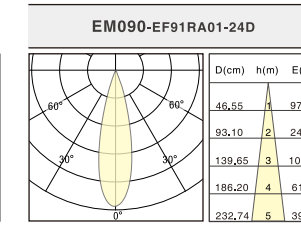

LIGHT DISTRIBUTION

LED MODULE PACKAGE

Model	EM050
PCS/Carton	60
Inner Box size(cm)	9.5*8.5*5
Carton size(cm)	48.5*35*17
Net weight(kg)	0.25
Gross weight(kg)	18.2

Model	EM060
PCS/Carton	30
Inner Box size(cm)	15*10.5*7
Carton size(cm)	53.5*31*23
Net weight(kg)	0.37
Gross weight(kg)	13.25

Model	EM070
PCS/Carton	20
Inner Box size(cm)	15*11.5*8.5
Carton size(cm)	58.5*31*19
Net weight(kg)	0.6
Gross weight(kg)	13.8

Model	EM090
PCS/Carton	18
Inner Box size(cm)	15*13*10.5
Carton size(cm)	46*40*23
Net weight(kg)	0.95
Gross weight(kg)	18.98

MOUNTING RING MODULE PACKAGE

Model	EM050-EF51RA01 EM050-EF51RF01
PCS/Carton	60
Inner Box size(cm)	7*7*5
Carton size(cm)	36*29*17
Net weight(kg)	0.052
Gross weight(kg)	7.02

Model	EM060-EF61RA01 EM060-EF61SA01 EM060-EF61RF01 EM060-EF61RF02 EM060-EF61SF02
PCS/Carton	60
Inner Box size(cm)	10*9.5*6
Carton size(cm)	41*29.5*32
Net weight(kg)	0.13
Gross weight(kg)	11.7

Model	EM070-EF71RA01 EM070-EF71SA01 EM070-EF71RF01
PCS/Carton	40
Inner Box size(cm)	12*12*8.5
Carton size(cm)	49*25*44.5
Net weight(kg)	0.217
Gross weight(kg)	11.58

Model	EM090-EF91RA01 EM090-EF91SA01 EM090-EF91RF01
PCS/Carton	18
Inner Box size(cm)	15*15*10
Carton size(cm)	46*31*32
Net weight(kg)	0.372
Gross weight(kg)	8.496

WALL WASHING SUGGESTED SPACING AND WALL DISTANCE