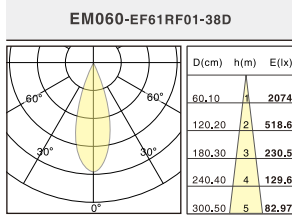

LIGHT DISTRIBUTION

LED MODULE PACKAGE

Model	EM050
PCS/Carton	60
Inner Box size(cm)	9.5*8.5*5
Carton size(cm)	48.5*35*17
Net weight(kg)	0.25
Gross weight(kg)	18.2

Model	EM060
PCS/Carton	30
Inner Box size(cm)	15*10.5*7
Carton size(cm)	53.5*31*23
Net weight(kg)	0.37
Gross weight(kg)	13.25

Model	EM070
PCS/Carton	20
Inner Box size(cm)	15*11.5*8.5
Carton size(cm)	58.5*31*19
Net weight(kg)	0.6
Gross weight(kg)	13.8

Model	EM090
PCS/Carton	18
Inner Box size(cm)	15*13*10.5
Carton size(cm)	46*40*23
Net weight(kg)	0.95
Gross weight(kg)	18.98

MOUNTING RING MODULE PACKAGE

Model	EM050-EF51RA01 EM050-EF51RF01
PCS/Carton	60
Inner Box size(cm)	7*7*5
Carton size(cm)	36*29*17
Net weight(kg)	0.052
Gross weight(kg)	7.02

Model	EM060-EF61RA01 EM060-EF61SA01 EM060-EF61RF01 EM060-EF61RF02 EM060-EF61SF02
PCS/Carton	60
Inner Box size(cm)	10*9.5*6
Carton size(cm)	41*29.5*32
Net weight(kg)	0.13
Gross weight(kg)	11.7

Model	EM070-EF71RA01 EM070-EF71SA01 EM070-EF71RF01
PCS/Carton	40
Inner Box size(cm)	12*12*8.5
Carton size(cm)	49*25*44.5
Net weight(kg)	0.217
Gross weight(kg)	11.58

Model	EM090-EF91RA01 EM090-EF91SA01 EM090-EF91RF01
PCS/Carton	18
Inner Box size(cm)	15*15*10
Carton size(cm)	46*31*32
Net weight(kg)	0.372
Gross weight(kg)	8.496

WALL WASHING SUGGESTED SPACING AND WALL DISTANCE