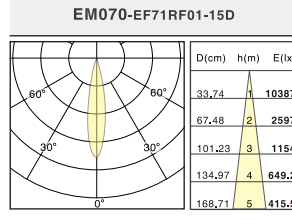

LIGHT DISTRIBUTION

LED MODULE PACKAGE

Model	EM050
PCS/Carton	60
Inner Box size(cm)	9.5*8.5*5
Carton size(cm)	48.5*35*17
Net weight(kg)	0.25
Gross weight(kg)	18.2

Model	EM060
PCS/Carton	30
Inner Box size(cm)	15*10.5*7
Carton size(cm)	53.5*31*23
Net weight(kg)	0.37
Gross weight(kg)	13.25

Model	EM070
PCS/Carton	20
Inner Box size(cm)	15*11.5*8.5
Carton size(cm)	58.5*31*19
Net weight(kg)	0.6
Gross weight(kg)	13.8

Model	EM090
PCS/Carton	18
Inner Box size(cm)	15*13*10.5
Carton size(cm)	46*40*23
Net weight(kg)	0.95
Gross weight(kg)	18.98

MOUNTING RING MODULE PACKAGE

Model	EM050-EF51RA01 EM050-EF51RF01
PCS/Carton	60
Inner Box size(cm)	7*7*5
Carton size(cm)	36*29*17
Net weight(kg)	0.052
Gross weight(kg)	7.02

Model	EM060-EF61RA01 EM060-EF61SA01 EM060-EF61RF01 EM060-EF61RF02 EM060-EF61SF02
PCS/Carton	60
Inner Box size(cm)	10*9.5*6
Carton size(cm)	41*29.5*32
Net weight(kg)	0.13
Gross weight(kg)	11.7

Model	EM070-EF71RA01 EM070-EF71SA01 EM070-EF71RF01
PCS/Carton	40
Inner Box size(cm)	12*12*8.5
Carton size(cm)	49*25*44.5
Net weight(kg)	0.217
Gross weight(kg)	11.58

Model	EM090-EF91RA01 EM090-EF91SA01 EM090-EF91RF01
PCS/Carton	18
Inner Box size(cm)	15*15*10
Carton size(cm)	46*31*32
Net weight(kg)	0.372
Gross weight(kg)	8.496

WALL WASHING SUGGESTED SPACING AND WALL DISTANCE