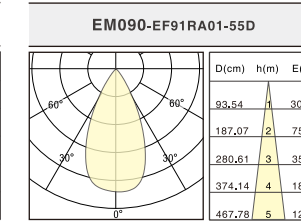

LIGHT DISTRIBUTION

LED MODULE PACKAGE

Model	EM050
PCS/Carton	60
Inner Box size(cm)	9.5*8.5*5
Carton size(cm)	48.5*35*17
Net weight(kg)	0.25
Gross weight(kg)	18.2

Model	EM060
PCS/Carton	30
Inner Box size(cm)	15*10.5*7
Carton size(cm)	53.5*31*23
Net weight(kg)	0.37
Gross weight(kg)	13.25

Model	EM070
PCS/Carton	20
Inner Box size(cm)	15*11.5*8.5
Carton size(cm)	58.5*31*19
Net weight(kg)	0.6
Gross weight(kg)	13.8

Model	EM090
PCS/Carton	18
Inner Box size(cm)	15*13*10.5
Carton size(cm)	46*40*23
Net weight(kg)	0.95
Gross weight(kg)	18.98

MOUNTING RING MODULE PACKAGE

Model	EM050-EF51RA01 EM050-EF51RF01
PCS/Carton	60
Inner Box size(cm)	7*7*5
Carton size(cm)	36*29*17
Net weight(kg)	0.052
Gross weight(kg)	7.02

Model	EM060-EF61RA01 EM060-EF61SA01 EM060-EF61RF01 EM060-EF61RF02 EM060-EF61SF02
PCS/Carton	60
Inner Box size(cm)	10*9.5*6
Carton size(cm)	41*29.5*32
Net weight(kg)	0.13
Gross weight(kg)	11.7

Model	EM070-EF71RA01 EM070-EF71SA01 EM070-EF71RF01
PCS/Carton	40
Inner Box size(cm)	12*12*8.5
Carton size(cm)	49*25*44.5
Net weight(kg)	0.217
Gross weight(kg)	11.58

Model	EM090-EF91RA01 EM090-EF91SA01 EM090-EF91RF01
PCS/Carton	18
Inner Box size(cm)	15*15*10
Carton size(cm)	46*31*32
Net weight(kg)	0.372
Gross weight(kg)	8.496

WALL WASHING SUGGESTED SPACING AND WALL DISTANCE