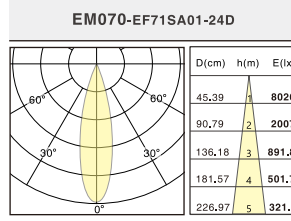

LIGHT DISTRIBUTION

LED MODULE PACKAGE

Model	EM050
PCS/Carton	60
Inner Box size(cm)	9.5*8.5*5
Carton size(cm)	48.5*35*17
Net weight(kg)	0.25
Gross weight(kg)	18.2

Model	EM060
PCS/Carton	30
Inner Box size(cm)	15*10.5*7
Carton size(cm)	53.5*31*23
Net weight(kg)	0.37
Gross weight(kg)	13.25

Model	EM070
PCS/Carton	20
Inner Box size(cm)	15*11.5*8.5
Carton size(cm)	58.5*31*19
Net weight(kg)	0.6
Gross weight(kg)	13.8

Model	EM090
PCS/Carton	18
Inner Box size(cm)	15*13*10.5
Carton size(cm)	46*40*23
Net weight(kg)	0.95
Gross weight(kg)	18.98

MOUNTING RING MODULE PACKAGE

Model	EM050-EF51RA01 EM050-EF51RF01
PCS/Carton	60
Inner Box size(cm)	7*7*5
Carton size(cm)	36*29*17
Net weight(kg)	0.052
Gross weight(kg)	7.02

Model	EM060-EF61RA01 EM060-EF61SA01 EM060-EF61RF01 EM060-EF61RF02 EM060-EF61SF02
PCS/Carton	60
Inner Box size(cm)	10*9.5*6
Carton size(cm)	41*29.5*32
Net weight(kg)	0.13
Gross weight(kg)	11.7

Model	EM070-EF71RA01 EM070-EF71SA01 EM070-EF71RF01
PCS/Carton	40
Inner Box size(cm)	12*12*8.5
Carton size(cm)	49*25*44.5
Net weight(kg)	0.217
Gross weight(kg)	11.58

Model	EM090-EF91RA01 EM090-EF91SA01 EM090-EF91RF01
PCS/Carton	18
Inner Box size(cm)	15*15*10
Carton size(cm)	46*31*32
Net weight(kg)	0.372
Gross weight(kg)	8.496

WALL WASHING SUGGESTED SPACING AND WALL DISTANCE