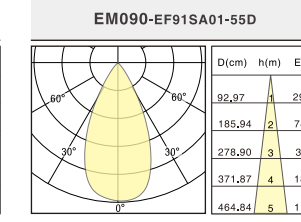

LIGHT DISTRIBUTION

LED MODULE PACKAGE

Model	EM050
PCS/Carton	60
Inner Box size(cm)	9.5*8.5*5
Carton size(cm)	48.5*35*17
Net weight(kg)	0.25
Gross weight(kg)	18.2

Model	EM060
PCS/Carton	30
Inner Box size(cm)	15*10.5*7
Carton size(cm)	53.5*31*23
Net weight(kg)	0.37
Gross weight(kg)	13.25

Model	EM070
PCS/Carton	20
Inner Box size(cm)	15*11.5*8.5
Carton size(cm)	58.5*31*19
Net weight(kg)	0.6
Gross weight(kg)	13.8

Model	EM090
PCS/Carton	18
Inner Box size(cm)	15*13*10.5
Carton size(cm)	46*40*23
Net weight(kg)	0.95
Gross weight(kg)	18.98

MOUNTING RING MODULE PACKAGE

Model	EM050-EF51RA01 EM050-EF51RF01
PCS/Carton	60
Inner Box size(cm)	7*7*5
Carton size(cm)	36*29*17
Net weight(kg)	0.052
Gross weight(kg)	7.02

Model	EM060-EF61RA01 EM060-EF61SA01 EM060-EF61RF01 EM060-EF61RF02 EM060-EF61SF02
PCS/Carton	60
Inner Box size(cm)	10*9.5*6
Carton size(cm)	41*29.5*32
Net weight(kg)	0.13
Gross weight(kg)	11.7

Model	EM070-EF71RA01 EM070-EF71SA01 EM070-EF71RF01
PCS/Carton	40
Inner Box size(cm)	12*12*8.5
Carton size(cm)	49*25*44.5
Net weight(kg)	0.217
Gross weight(kg)	11.58

Model	EM090-EF91RA01 EM090-EF91SA01 EM090-EF91RF01
PCS/Carton	18
Inner Box size(cm)	15*15*10
Carton size(cm)	46*31*32
Net weight(kg)	0.372
Gross weight(kg)	8.496

WALL WASHING SUGGESTED SPACING AND WALL DISTANCE