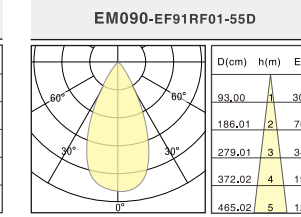

LIGHT DISTRIBUTION

LED MODULE PACKAGE

Model	EM050
PCS/Carton	60
Inner Box size(cm)	9.5*8.5*5
Carton size(cm)	48.5*35*17
Net weight(kg)	0.25
Gross weight(kg)	18.2

Model	EM060
PCS/Carton	30
Inner Box size(cm)	15*10.5*7
Carton size(cm)	53.5*31*23
Net weight(kg)	0.37
Gross weight(kg)	13.25

Model	EM070
PCS/Carton	20
Inner Box size(cm)	15*11.5*8.5
Carton size(cm)	58.5*31*19
Net weight(kg)	0.6
Gross weight(kg)	13.8

Model	EM090
PCS/Carton	18
Inner Box size(cm)	15*13*10.5
Carton size(cm)	46*40*23
Net weight(kg)	0.95
Gross weight(kg)	18.98

MOUNTING RING MODULE PACKAGE

Model	EM050-EF51RA01 EM050-EF51RF01
PCS/Carton	60
Inner Box size(cm)	7*7*5
Carton size(cm)	36*29*17
Net weight(kg)	0.052
Gross weight(kg)	7.02

Model	EM060-EF61RA01 EM060-EF61SA01 EM060-EF61RF01 EM060-EF61RF02 EM060-EF61SF02
PCS/Carton	60
Inner Box size(cm)	10*9.5*6
Carton size(cm)	41*29.5*32
Net weight(kg)	0.13
Gross weight(kg)	11.7

Model	EM070-EF71RA01 EM070-EF71SA01 EM070-EF71RF01
PCS/Carton	40
Inner Box size(cm)	12*12*8.5
Carton size(cm)	49*25*44.5
Net weight(kg)	0.217
Gross weight(kg)	11.58

Model	EM090-EF91RA01 EM090-EF91SA01 EM090-EF91RF01
PCS/Carton	18
Inner Box size(cm)	15*15*10
Carton size(cm)	46*31*32
Net weight(kg)	0.372
Gross weight(kg)	8.496

WALL WASHING SUGGESTED SPACING AND WALL DISTANCE