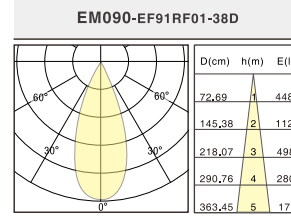

LIGHT DISTRIBUTION

LED MODULE PACKAGE

Model	EM050
PCS/Carton	60
Inner Box size(cm)	9.5*8.5*5
Carton size(cm)	48.5*35*17
Net weight(kg)	0.25
Gross weight(kg)	18.2

Model	EM060
PCS/Carton	30
Inner Box size(cm)	15*10.5*7
Carton size(cm)	53.5*31*23
Net weight(kg)	0.37
Gross weight(kg)	13.25

Model	EM070
PCS/Carton	20
Inner Box size(cm)	15*11.5*8.5
Carton size(cm)	58.5*31*19
Net weight(kg)	0.6
Gross weight(kg)	13.8

Model	EM090
PCS/Carton	18
Inner Box size(cm)	15*13*10.5
Carton size(cm)	46*40*23
Net weight(kg)	0.95
Gross weight(kg)	18.98

MOUNTING RING MODULE PACKAGE

Model	EM050-EF51RA01 EM050-EF51RF01
PCS/Carton	60
Inner Box size(cm)	7*7*5
Carton size(cm)	36*29*17
Net weight(kg)	0.052
Gross weight(kg)	7.02

Model	EM060-EF61RA01 EM060-EF61SA01 EM060-EF61RF01 EM060-EF61RF02 EM060-EF61SF02
PCS/Carton	60
Inner Box size(cm)	10*9.5*6
Carton size(cm)	41*29.5*32
Net weight(kg)	0.13
Gross weight(kg)	11.7

Model	EM070-EF71RA01 EM070-EF71SA01 EM070-EF71RF01
PCS/Carton	40
Inner Box size(cm)	12*12*8.5
Carton size(cm)	49*25*44.5
Net weight(kg)	0.217
Gross weight(kg)	11.58

Model	EM090-EF91RA01 EM090-EF91SA01 EM090-EF91RF01
PCS/Carton	18
Inner Box size(cm)	15*15*10
Carton size(cm)	46*31*32
Net weight(kg)	0.372
Gross weight(kg)	8.496

WALL WASHING SUGGESTED SPACING AND WALL DISTANCE