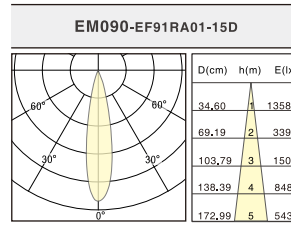

LIGHT DISTRIBUTION

LED MODULE PACKAGE

Model	EM050
PCS/Carton	60
Inner Box size(cm)	9.5*8.5*5
Carton size(cm)	48.5*35*17
Net weight(kg)	0.25
Gross weight(kg)	18.2

Model	EM060
PCS/Carton	30
Inner Box size(cm)	15*10.5*7
Carton size(cm)	53.5*31*23
Net weight(kg)	0.37
Gross weight(kg)	13.25

Model	EM070
PCS/Carton	20
Inner Box size(cm)	15*11.5*8.5
Carton size(cm)	58.5*31*19
Net weight(kg)	0.6
Gross weight(kg)	13.8

Model	EM090
PCS/Carton	18
Inner Box size(cm)	15*13*10.5
Carton size(cm)	46*40*23
Net weight(kg)	0.95
Gross weight(kg)	18.98

MOUNTING RING MODULE PACKAGE

Model	EM050-EF51RA01 EM050-EF51RF01
PCS/Carton	60
Inner Box size(cm)	7*7*5
Carton size(cm)	36*29*17
Net weight(kg)	0.052
Gross weight(kg)	7.02

Model	EM060-EF61RA01 EM060-EF61SA01 EM060-EF61RF01 EM060-EF61RF02 EM060-EF61SF02
PCS/Carton	60
Inner Box size(cm)	10*9.5*6
Carton size(cm)	41*29.5*32
Net weight(kg)	0.13
Gross weight(kg)	11.7

Model	EM070-EF71RA01 EM070-EF71SA01 EM070-EF71RF01
PCS/Carton	40
Inner Box size(cm)	12*12*8.5
Carton size(cm)	49*25*44.5
Net weight(kg)	0.217
Gross weight(kg)	11.58

Model	EM090-EF91RA01 EM090-EF91SA01 EM090-EF91RF01
PCS/Carton	18
Inner Box size(cm)	15*15*10
Carton size(cm)	46*31*32
Net weight(kg)	0.372
Gross weight(kg)	8.496

WALL WASHING SUGGESTED SPACING AND WALL DISTANCE