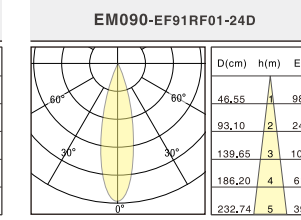

LIGHT DISTRIBUTION

LED MODULE PACKAGE

Model	EM050
PCS/Carton	60
Inner Box size(cm)	9.5*8.5*5
Carton size(cm)	48.5*35*17
Net weight(kg)	0.25
Gross weight(kg)	18.2

Model	EM060
PCS/Carton	30
Inner Box size(cm)	15*10.5*7
Carton size(cm)	53.5*31*23
Net weight(kg)	0.37
Gross weight(kg)	13.25

Model	EM070
PCS/Carton	20
Inner Box size(cm)	15*11.5*8.5
Carton size(cm)	58.5*31*19
Net weight(kg)	0.6
Gross weight(kg)	13.8

Model	EM090
PCS/Carton	18
Inner Box size(cm)	15*13*10.5
Carton size(cm)	46*40*23
Net weight(kg)	0.95
Gross weight(kg)	18.98

MOUNTING RING MODULE PACKAGE

Model	EM050-EF51RA01 EM050-EF51RF01
PCS/Carton	60
Inner Box size(cm)	7*7*5
Carton size(cm)	36*29*17
Net weight(kg)	0.052
Gross weight(kg)	7.02

Model	EM060-EF61RA01 EM060-EF61SA01 EM060-EF61RF01 EM060-EF61RF02 EM060-EF61SF02
PCS/Carton	60
Inner Box size(cm)	10*9.5*6
Carton size(cm)	41*29.5*32
Net weight(kg)	0.13
Gross weight(kg)	11.7

Model	EM070-EF71RA01 EM070-EF71SA01 EM070-EF71RF01
PCS/Carton	40
Inner Box size(cm)	12*12*8.5
Carton size(cm)	49*25*44.5
Net weight(kg)	0.217
Gross weight(kg)	11.58

Model	EM090-EF91RA01 EM090-EF91SA01 EM090-EF91RF01
PCS/Carton	18
Inner Box size(cm)	15*15*10
Carton size(cm)	46*31*32
Net weight(kg)	0.372
Gross weight(kg)	8.496

WALL WASHING SUGGESTED SPACING AND WALL DISTANCE