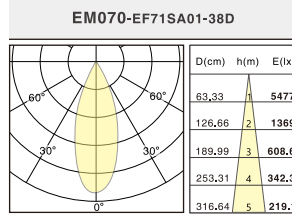

LIGHT DISTRIBUTION

LED MODULE PACKAGE

Model	EM050
PCS/Carton	60
Inner Box size(cm)	9.5*8.5*5
Carton size(cm)	48.5*35*17
Net weight(kg)	0.25
Gross weight(kg)	18.2

Model	EM060
PCS/Carton	30
Inner Box size(cm)	15*10.5*7
Carton size(cm)	53.5*31*23
Net weight(kg)	0.37
Gross weight(kg)	13.25

Model	EM070
PCS/Carton	20
Inner Box size(cm)	15*11.5*8.5
Carton size(cm)	58.5*31*19
Net weight(kg)	0.6
Gross weight(kg)	13.8

Model	EM090
PCS/Carton	18
Inner Box size(cm)	15*13*10.5
Carton size(cm)	46*40*23
Net weight(kg)	0.95
Gross weight(kg)	18.98

MOUNTING RING MODULE PACKAGE

Model	EM050-EF51RA01 EM050-EF51RF01
PCS/Carton	60
Inner Box size(cm)	7*7*5
Carton size(cm)	36*29*17
Net weight(kg)	0.052
Gross weight(kg)	7.02

Model	EM060-EF61RA01 EM060-EF61SA01 EM060-EF61RF01 EM060-EF61RF02 EM060-EF61SF02
PCS/Carton	60
Inner Box size(cm)	10*9.5*6
Carton size(cm)	41*29.5*32
Net weight(kg)	0.13
Gross weight(kg)	11.7

Model	EM070-EF71RA01 EM070-EF71SA01 EM070-EF71RF01
PCS/Carton	40
Inner Box size(cm)	12*12*8.5
Carton size(cm)	49*25*44.5
Net weight(kg)	0.217
Gross weight(kg)	11.58

Model	EM090-EF91RA01 EM090-EF91SA01 EM090-EF91RF01
PCS/Carton	18
Inner Box size(cm)	15*15*10
Carton size(cm)	46*31*32
Net weight(kg)	0.372
Gross weight(kg)	8.496

WALL WASHING SUGGESTED SPACING AND WALL DISTANCE