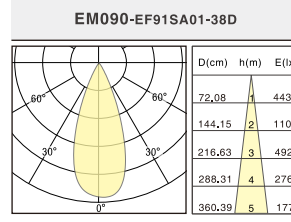

LIGHT DISTRIBUTION

LED MODULE PACKAGE

Model	EM050
PCS/Carton	60
Inner Box size(cm)	9.5*8.5*5
Carton size(cm)	48.5*35*17
Net weight(kg)	0.25
Gross weight(kg)	18.2

Model	EM060
PCS/Carton	30
Inner Box size(cm)	15*10.5*7
Carton size(cm)	53.5*31*23
Net weight(kg)	0.37
Gross weight(kg)	13.25

Model	EM070
PCS/Carton	20
Inner Box size(cm)	15*11.5*8.5
Carton size(cm)	58.5*31*19
Net weight(kg)	0.6
Gross weight(kg)	13.8

Model	EM090
PCS/Carton	18
Inner Box size(cm)	15*13*10.5
Carton size(cm)	46*40*23
Net weight(kg)	0.95
Gross weight(kg)	18.98

MOUNTING RING MODULE PACKAGE

Model	EM050-EF51RA01 EM050-EF51RF01
PCS/Carton	60
Inner Box size(cm)	7*7*5
Carton size(cm)	36*29*17
Net weight(kg)	0.052
Gross weight(kg)	7.02

Model	EM060-EF61RA01 EM060-EF61SA01 EM060-EF61RF01 EM060-EF61RF02 EM060-EF61SF02
PCS/Carton	60
Inner Box size(cm)	10*9.5*6
Carton size(cm)	41*29.5*32
Net weight(kg)	0.13
Gross weight(kg)	11.7

Model	EM070-EF71RA01 EM070-EF71SA01 EM070-EF71RF01
PCS/Carton	40
Inner Box size(cm)	12*12*8.5
Carton size(cm)	49*25*44.5
Net weight(kg)	0.217
Gross weight(kg)	11.58

Model	EM090-EF91RA01 EM090-EF91SA01 EM090-EF91RF01
PCS/Carton	18
Inner Box size(cm)	15*15*10
Carton size(cm)	46*31*32
Net weight(kg)	0.372
Gross weight(kg)	8.496

WALL WASHING SUGGESTED SPACING AND WALL DISTANCE