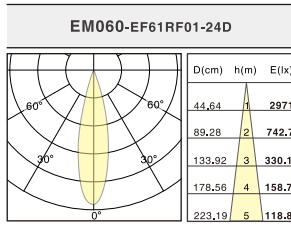

LIGHT DISTRIBUTION

LED MODULE PACKAGE

Model	EM050
PCS/Carton	60
Inner Box size(cm)	9.5*8.5*5
Carton size(cm)	48.5*35*17
Net weight(kg)	0.25
Gross weight(kg)	18.2

Model	EM060
PCS/Carton	30
Inner Box size(cm)	15*10.5*7
Carton size(cm)	53.5*31*23
Net weight(kg)	0.37
Gross weight(kg)	13.25

Model	EM070
PCS/Carton	20
Inner Box size(cm)	15*11.5*8.5
Carton size(cm)	58.5*31*19
Net weight(kg)	0.6
Gross weight(kg)	13.8

Model	EM090
PCS/Carton	18
Inner Box size(cm)	15*13*10.5
Carton size(cm)	46*40*23
Net weight(kg)	0.95
Gross weight(kg)	18.98

MOUNTING RING MODULE PACKAGE

Model	EM050-EF51RA01 EM050-EF51RF01
PCS/Carton	60
Inner Box size(cm)	7*7*5
Carton size(cm)	36*29*17
Net weight(kg)	0.052
Gross weight(kg)	7.02

Model	EM060-EF61RA01 EM060-EF61SA01 EM060-EF61RF01 EM060-EF61RF02 EM060-EF61SF02
PCS/Carton	60
Inner Box size(cm)	10*9.5*6
Carton size(cm)	41*29.5*32
Net weight(kg)	0.13
Gross weight(kg)	11.7

Model	EM070-EF71RA01 EM070-EF71SA01 EM070-EF71RF01
PCS/Carton	40
Inner Box size(cm)	12*12*8.5
Carton size(cm)	49*25*44.5
Net weight(kg)	0.217
Gross weight(kg)	11.58

Model	EM090-EF91RA01 EM090-EF91SA01 EM090-EF91RF01
PCS/Carton	18
Inner Box size(cm)	15*15*10
Carton size(cm)	46*31*32
Net weight(kg)	0.372
Gross weight(kg)	8.496

WALL WASHING SUGGESTED SPACING AND WALL DISTANCE