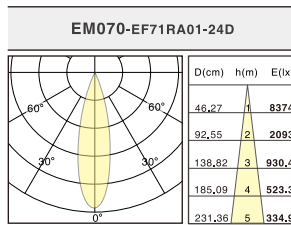

LIGHT DISTRIBUTION

LED MODULE PACKAGE

Model	EM050
PCS/Carton	60
Inner Box size(cm)	9.5*8.5*5
Carton size(cm)	48.5*35*17
Net weight(kg)	0.25
Gross weight(kg)	18.2

Model	EM060
PCS/Carton	30
Inner Box size(cm)	15*10.5*7
Carton size(cm)	53.5*31*23
Net weight(kg)	0.37
Gross weight(kg)	13.25

Model	EM070
PCS/Carton	20
Inner Box size(cm)	15*11.5*8.5
Carton size(cm)	58.5*31*19
Net weight(kg)	0.6
Gross weight(kg)	13.8

Model	EM090
PCS/Carton	18
Inner Box size(cm)	15*13*10.5
Carton size(cm)	46*40*23
Net weight(kg)	0.95
Gross weight(kg)	18.98

MOUNTING RING MODULE PACKAGE

Model	EM050-EF51RA01 EM050-EF51RF01
PCS/Carton	60
Inner Box size(cm)	7*7*5
Carton size(cm)	36*29*17
Net weight(kg)	0.052
Gross weight(kg)	7.02

Model	EM060-EF61RA01 EM060-EF61SA01 EM060-EF61RF01 EM060-EF61RF02 EM060-EF61SF02
PCS/Carton	60
Inner Box size(cm)	10*9.5*6
Carton size(cm)	41*29.5*32
Net weight(kg)	0.13
Gross weight(kg)	11.7

Model	EM070-EF71RA01 EM070-EF71SA01 EM070-EF71RF01
PCS/Carton	40
Inner Box size(cm)	12*12*8.5
Carton size(cm)	49*25*44.5
Net weight(kg)	0.217
Gross weight(kg)	11.58

Model	EM090-EF91RA01 EM090-EF91SA01 EM090-EF91RF01
PCS/Carton	18
Inner Box size(cm)	15*15*10
Carton size(cm)	46*31*32
Net weight(kg)	0.372
Gross weight(kg)	8.496

WALL WASHING SUGGESTED SPACING AND WALL DISTANCE