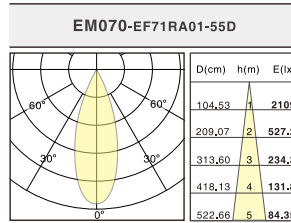

LIGHT DISTRIBUTION

LED MODULE PACKAGE

Model	EM050
PCS/Carton	60
Inner Box size(cm)	9.5*8.5*5
Carton size(cm)	48.5*35*17
Net weight(kg)	0.25
Gross weight(kg)	18.2

Model	EM060
PCS/Carton	30
Inner Box size(cm)	15*10.5*7
Carton size(cm)	53.5*31*23
Net weight(kg)	0.37
Gross weight(kg)	13.25

Model	EM070
PCS/Carton	20
Inner Box size(cm)	15*11.5*8.5
Carton size(cm)	58.5*31*19
Net weight(kg)	0.6
Gross weight(kg)	13.8

Model	EM090
PCS/Carton	18
Inner Box size(cm)	15*13*10.5
Carton size(cm)	46*40*23
Net weight(kg)	0.95
Gross weight(kg)	18.98

MOUNTING RING MODULE PACKAGE

Model	EM050-EF51RA01 EM050-EF51RF01
PCS/Carton	60
Inner Box size(cm)	7*7*5
Carton size(cm)	36*29*17
Net weight(kg)	0.052
Gross weight(kg)	7.02

Model	EM060-EF61RA01 EM060-EF61SA01 EM060-EF61RF01 EM060-EF61RF02 EM060-EF61SF02
PCS/Carton	60
Inner Box size(cm)	10*9.5*6
Carton size(cm)	41*29.5*32
Net weight(kg)	0.13
Gross weight(kg)	11.7

Model	EM070-EF71RA01 EM070-EF71SA01 EM070-EF71RF01
PCS/Carton	40
Inner Box size(cm)	12*12*8.5
Carton size(cm)	49*25*44.5
Net weight(kg)	0.217
Gross weight(kg)	11.58

Model	EM090-EF91RA01 EM090-EF91SA01 EM090-EF91RF01
PCS/Carton	18
Inner Box size(cm)	15*15*10
Carton size(cm)	46*31*32
Net weight(kg)	0.372
Gross weight(kg)	8.496

WALL WASHING SUGGESTED SPACING AND WALL DISTANCE