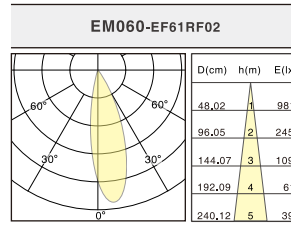

LIGHT DISTRIBUTION

LED MODULE PACKAGE

Model	EM050
PCS/Carton	60
Inner Box size(cm)	9.5*8.5*5
Carton size(cm)	48.5*35*17
Net weight(kg)	0.25
Gross weight(kg)	18.2

Model	EM060
PCS/Carton	30
Inner Box size(cm)	15*10.5*7
Carton size(cm)	53.5*31*23
Net weight(kg)	0.37
Gross weight(kg)	13.25

Model	EM070
PCS/Carton	20
Inner Box size(cm)	15*11.5*8.5
Carton size(cm)	58.5*31*19
Net weight(kg)	0.6
Gross weight(kg)	13.8

Model	EM090
PCS/Carton	18
Inner Box size(cm)	15*13*10.5
Carton size(cm)	46*40*23
Net weight(kg)	0.95
Gross weight(kg)	18.98

MOUNTING RING MODULE PACKAGE

Model	EM050-EF51RA01 EM050-EF51RF01
PCS/Carton	60
Inner Box size(cm)	7*7*5
Carton size(cm)	36*29*17
Net weight(kg)	0.052
Gross weight(kg)	7.02

Model	EM060-EF61RA01 EM060-EF61SA01 EM060-EF61RF01 EM060-EF61RF02 EM060-EF61SF02
PCS/Carton	60
Inner Box size(cm)	10*9.5*6
Carton size(cm)	41*29.5*32
Net weight(kg)	0.13
Gross weight(kg)	11.7

Model	EM070-EF71RA01 EM070-EF71SA01 EM070-EF71RF01
PCS/Carton	40
Inner Box size(cm)	12*12*8.5
Carton size(cm)	49*25*44.5
Net weight(kg)	0.217
Gross weight(kg)	11.58

Model	EM090-EF91RA01 EM090-EF91SA01 EM090-EF91RF01
PCS/Carton	18
Inner Box size(cm)	15*15*10
Carton size(cm)	46*31*32
Net weight(kg)	0.372
Gross weight(kg)	8.496

WALL WASHING SUGGESTED SPACING AND WALL DISTANCE