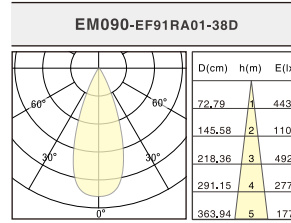

LIGHT DISTRIBUTION

LED MODULE PACKAGE

Model	EM050
PCS/Carton	60
Inner Box size(cm)	9.5*8.5*5
Carton size(cm)	48.5*35*17
Net weight(kg)	0.25
Gross weight(kg)	18.2

Model	EM060
PCS/Carton	30
Inner Box size(cm)	15*10.5*7
Carton size(cm)	53.5*31*23
Net weight(kg)	0.37
Gross weight(kg)	13.25

Model	EM070
PCS/Carton	20
Inner Box size(cm)	15*11.5*8.5
Carton size(cm)	58.5*31*19
Net weight(kg)	0.6
Gross weight(kg)	13.8

Model	EM090
PCS/Carton	18
Inner Box size(cm)	15*13*10.5
Carton size(cm)	46*40*23
Net weight(kg)	0.95
Gross weight(kg)	18.98

MOUNTING RING MODULE PACKAGE

Model	EM050-EF51RA01 EM050-EF51RF01
PCS/Carton	60
Inner Box size(cm)	7*7*5
Carton size(cm)	36*29*17
Net weight(kg)	0.052
Gross weight(kg)	7.02

Model	EM060-EF61RA01 EM060-EF61SA01 EM060-EF61RF01 EM060-EF61RF02 EM060-EF61SF02
PCS/Carton	60
Inner Box size(cm)	10*9.5*6
Carton size(cm)	41*29.5*32
Net weight(kg)	0.13
Gross weight(kg)	11.7

Model	EM070-EF71RA01 EM070-EF71SA01 EM070-EF71RF01
PCS/Carton	40
Inner Box size(cm)	12*12*8.5
Carton size(cm)	49*25*44.5
Net weight(kg)	0.217
Gross weight(kg)	11.58

Model	EM090-EF91RA01 EM090-EF91SA01 EM090-EF91RF01
PCS/Carton	18
Inner Box size(cm)	15*15*10
Carton size(cm)	46*31*32
Net weight(kg)	0.372
Gross weight(kg)	8.496

WALL WASHING SUGGESTED SPACING AND WALL DISTANCE