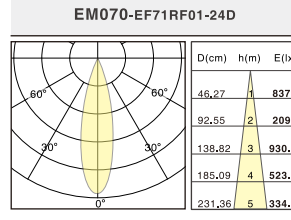

LIGHT DISTRIBUTION

LED MODULE PACKAGE

Model	EM050
PCS/Carton	60
Inner Box size(cm)	9.5*8.5*5
Carton size(cm)	48.5*35*17
Net weight(kg)	0.25
Gross weight(kg)	18.2

Model	EM060
PCS/Carton	30
Inner Box size(cm)	15*10.5*7
Carton size(cm)	53.5*31*23
Net weight(kg)	0.37
Gross weight(kg)	13.25

Model	EM070
PCS/Carton	20
Inner Box size(cm)	15*11.5*8.5
Carton size(cm)	58.5*31*19
Net weight(kg)	0.6
Gross weight(kg)	13.8

Model	EM090
PCS/Carton	18
Inner Box size(cm)	15*13*10.5
Carton size(cm)	46*40*23
Net weight(kg)	0.95
Gross weight(kg)	18.98

MOUNTING RING MODULE PACKAGE

Model	EM050-EF51RA01 EM050-EF51RF01
PCS/Carton	60
Inner Box size(cm)	7*7*5
Carton size(cm)	36*29*17
Net weight(kg)	0.052
Gross weight(kg)	7.02

Model	EM060-EF61RA01 EM060-EF61SA01 EM060-EF61RF01 EM060-EF61RF02 EM060-EF61SF02
PCS/Carton	60
Inner Box size(cm)	10*9.5*6
Carton size(cm)	41*29.5*32
Net weight(kg)	0.13
Gross weight(kg)	11.7

Model	EM070-EF71RA01 EM070-EF71SA01 EM070-EF71RF01
PCS/Carton	40
Inner Box size(cm)	12*12*8.5
Carton size(cm)	49*25*44.5
Net weight(kg)	0.217
Gross weight(kg)	11.58

Model	EM090-EF91RA01 EM090-EF91SA01 EM090-EF91RF01
PCS/Carton	18
Inner Box size(cm)	15*15*10
Carton size(cm)	46*31*32
Net weight(kg)	0.372
Gross weight(kg)	8.496

WALL WASHING SUGGESTED SPACING AND WALL DISTANCE