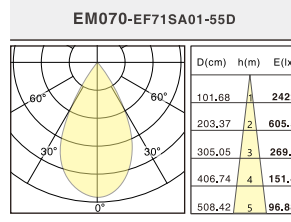

LIGHT DISTRIBUTION

LED MODULE PACKAGE

Model	EM050
PCS/Carton	60
Inner Box size(cm)	9.5*8.5*5
Carton size(cm)	48.5*35*17
Net weight(kg)	0.25
Gross weight(kg)	18.2

Model	EM060
PCS/Carton	30
Inner Box size(cm)	15*10.5*7
Carton size(cm)	53.5*31*23
Net weight(kg)	0.37
Gross weight(kg)	13.25

Model	EM070
PCS/Carton	20
Inner Box size(cm)	15*11.5*8.5
Carton size(cm)	58.5*31*19
Net weight(kg)	0.6
Gross weight(kg)	13.8

Model	EM090
PCS/Carton	18
Inner Box size(cm)	15*13*10.5
Carton size(cm)	46*40*23
Net weight(kg)	0.95
Gross weight(kg)	18.98

MOUNTING RING MODULE PACKAGE

Model	EM050-EF51RA01 EM050-EF51RF01
PCS/Carton	60
Inner Box size(cm)	7*7*5
Carton size(cm)	36*29*17
Net weight(kg)	0.052
Gross weight(kg)	7.02

Model	EM060-EF61RA01 EM060-EF61SA01 EM060-EF61RF01 EM060-EF61RF02 EM060-EF61SF02
PCS/Carton	60
Inner Box size(cm)	10*9.5*6
Carton size(cm)	41*29.5*32
Net weight(kg)	0.13
Gross weight(kg)	11.7

Model	EM070-EF71RA01 EM070-EF71SA01 EM070-EF71RF01
PCS/Carton	40
Inner Box size(cm)	12*12*8.5
Carton size(cm)	49*25*44.5
Net weight(kg)	0.217
Gross weight(kg)	11.58

Model	EM090-EF91RA01 EM090-EF91SA01 EM090-EF91RF01
PCS/Carton	18
Inner Box size(cm)	15*15*10
Carton size(cm)	46*31*32
Net weight(kg)	0.372
Gross weight(kg)	8.496

WALL WASHING SUGGESTED SPACING AND WALL DISTANCE