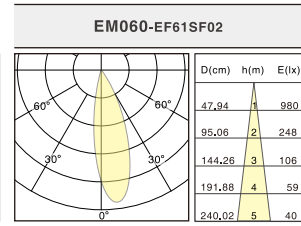

LIGHT DISTRIBUTION

LED MODULE PACKAGE

Model	EM050
PCS/Carton	60
Inner Box size(cm)	9.5*8.5*5
Carton size(cm)	48.5*35*17
Net weight(kg)	0.25
Gross weight(kg)	18.2

Model	EM060
PCS/Carton	30
Inner Box size(cm)	15*10.5*7
Carton size(cm)	53.5*31*23
Net weight(kg)	0.37
Gross weight(kg)	13.25

Model	EM070
PCS/Carton	20
Inner Box size(cm)	15*11.5*8.5
Carton size(cm)	58.5*31*19
Net weight(kg)	0.6
Gross weight(kg)	13.8

Model	EM090
PCS/Carton	18
Inner Box size(cm)	15*13*10.5
Carton size(cm)	46*40*23
Net weight(kg)	0.95
Gross weight(kg)	18.98

MOUNTING RING MODULE PACKAGE

Model	EM050-EF51RA01 EM050-EF51RF01
PCS/Carton	60
Inner Box size(cm)	7*7*5
Carton size(cm)	36*29*17
Net weight(kg)	0.052
Gross weight(kg)	7.02

Model	EM060-EF61RA01 EM060-EF61SA01 EM060-EF61RF01 EM060-EF61RF02 EM060-EF61SF02
PCS/Carton	60
Inner Box size(cm)	10*9.5*6
Carton size(cm)	41*29.5*32
Net weight(kg)	0.13
Gross weight(kg)	11.7

Model	EM070-EF71RA01 EM070-EF71SA01 EM070-EF71RF01
PCS/Carton	40
Inner Box size(cm)	12*12*8.5
Carton size(cm)	49*25*44.5
Net weight(kg)	0.217
Gross weight(kg)	11.58

Model	EM090-EF91RA01 EM090-EF91SA01 EM090-EF91RF01
PCS/Carton	18
Inner Box size(cm)	15*15*10
Carton size(cm)	46*31*32
Net weight(kg)	0.372
Gross weight(kg)	8.496

WALL WASHING SUGGESTED SPACING AND WALL DISTANCE