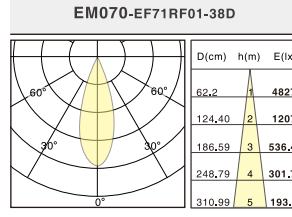

LIGHT DISTRIBUTION

LED MODULE PACKAGE

Model	EM050
PCS/Carton	60
Inner Box size(cm)	9.5*8.5*5
Carton size(cm)	48.5*35*17
Net weight(kg)	0.25
Gross weight(kg)	18.2

Model	EM060
PCS/Carton	30
Inner Box size(cm)	15*10.5*7
Carton size(cm)	53.5*31*23
Net weight(kg)	0.37
Gross weight(kg)	13.25

Model	EM070
PCS/Carton	20
Inner Box size(cm)	15*11.5*8.5
Carton size(cm)	58.5*31*19
Net weight(kg)	0.6
Gross weight(kg)	13.8

Model	EM090
PCS/Carton	18
Inner Box size(cm)	15*13*10.5
Carton size(cm)	46*40*23
Net weight(kg)	0.95
Gross weight(kg)	18.98

MOUNTING RING MODULE PACKAGE

Model	EM050-EF51RA01 EM050-EF51RF01
PCS/Carton	60
Inner Box size(cm)	7*7*5
Carton size(cm)	36*29*17
Net weight(kg)	0.052
Gross weight(kg)	7.02

Model	EM060-EF61RA01 EM060-EF61SA01 EM060-EF61RF01 EM060-EF61RF02 EM060-EF61SF02
PCS/Carton	60
Inner Box size(cm)	10*9.5*6
Carton size(cm)	41*29.5*32
Net weight(kg)	0.13
Gross weight(kg)	11.7

Model	EM070-EF71RA01 EM070-EF71SA01 EM070-EF71RF01
PCS/Carton	40
Inner Box size(cm)	12*12*8.5
Carton size(cm)	49*25*44.5
Net weight(kg)	0.217
Gross weight(kg)	11.58

Model	EM090-EF91RA01 EM090-EF91SA01 EM090-EF91RF01
PCS/Carton	18
Inner Box size(cm)	15*15*10
Carton size(cm)	46*31*32
Net weight(kg)	0.372
Gross weight(kg)	8.496

WALL WASHING SUGGESTED SPACING AND WALL DISTANCE