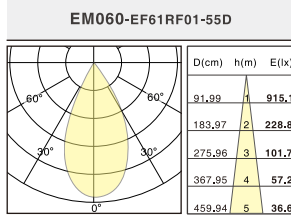

LIGHT DISTRIBUTION

LED MODULE PACKAGE

Model	EM050
PCS/Carton	60
Inner Box size(cm)	9.5*8.5*5
Carton size(cm)	48.5*35*17
Net weight(kg)	0.25
Gross weight(kg)	18.2

Model	EM060
PCS/Carton	30
Inner Box size(cm)	15*10.5*7
Carton size(cm)	53.5*31*23
Net weight(kg)	0.37
Gross weight(kg)	13.25

Model	EM070
PCS/Carton	20
Inner Box size(cm)	15*11.5*8.5
Carton size(cm)	58.5*31*19
Net weight(kg)	0.6
Gross weight(kg)	13.8

Model	EM090
PCS/Carton	18
Inner Box size(cm)	15*13*10.5
Carton size(cm)	46*40*23
Net weight(kg)	0.95
Gross weight(kg)	18.98

MOUNTING RING MODULE PACKAGE

Model	EM050-EF51RA01 EM050-EF51RF01
PCS/Carton	60
Inner Box size(cm)	7*7*5
Carton size(cm)	36*29*17
Net weight(kg)	0.052
Gross weight(kg)	7.02

Model	EM060-EF61RA01 EM060-EF61SA01 EM060-EF61RF01 EM060-EF61RF02 EM060-EF61SF02
PCS/Carton	60
Inner Box size(cm)	10*9.5*6
Carton size(cm)	41*29.5*32
Net weight(kg)	0.13
Gross weight(kg)	11.7

Model	EM070-EF71RA01 EM070-EF71SA01 EM070-EF71RF01
PCS/Carton	40
Inner Box size(cm)	12*12*8.5
Carton size(cm)	49*25*44.5
Net weight(kg)	0.217
Gross weight(kg)	11.58

Model	EM090-EF91RA01 EM090-EF91SA01 EM090-EF91RF01
PCS/Carton	18
Inner Box size(cm)	15*15*10
Carton size(cm)	46*31*32
Net weight(kg)	0.372
Gross weight(kg)	8.496

WALL WASHING SUGGESTED SPACING AND WALL DISTANCE