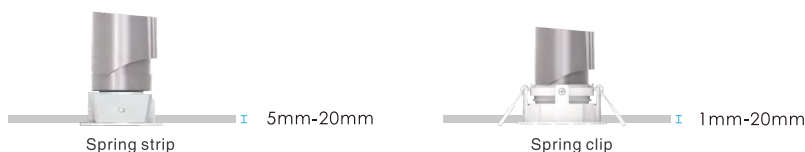

CEILING THICKNESS