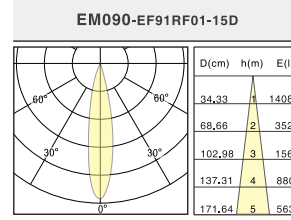

LIGHT DISTRIBUTION

LED MODULE PACKAGE

Model	EM050
PCS/Carton	60
Inner Box size(cm)	9.5*8.5*5
Carton size(cm)	48.5*35*17
Net weight(kg)	0.25
Gross weight(kg)	18.2

Model	EM060
PCS/Carton	30
Inner Box size(cm)	15*10.5*7
Carton size(cm)	53.5*31*23
Net weight(kg)	0.37
Gross weight(kg)	13.25

Model	EM070
PCS/Carton	20
Inner Box size(cm)	15*11.5*8.5
Carton size(cm)	58.5*31*19
Net weight(kg)	0.6
Gross weight(kg)	13.8

Model	EM090
PCS/Carton	18
Inner Box size(cm)	15*13*10.5
Carton size(cm)	46*40*23
Net weight(kg)	0.95
Gross weight(kg)	18.98

MOUNTING RING MODULE PACKAGE

Model	EM050-EF51RA01 EM050-EF51RF01
PCS/Carton	60
Inner Box size(cm)	7*7*5
Carton size(cm)	36*29*17
Net weight(kg)	0.052
Gross weight(kg)	7.02

Model	EM060-EF61RA01 EM060-EF61SA01 EM060-EF61RF01 EM060-EF61RF02 EM060-EF61SF02
PCS/Carton	60
Inner Box size(cm)	10*9.5*6
Carton size(cm)	41*29.5*32
Net weight(kg)	0.13
Gross weight(kg)	11.7

Model	EM070-EF71RA01 EM070-EF71SA01 EM070-EF71RF01
PCS/Carton	40
Inner Box size(cm)	12*12*8.5
Carton size(cm)	49*25*44.5
Net weight(kg)	0.217
Gross weight(kg)	11.58

Model	EM090-EF91RA01 EM090-EF91SA01 EM090-EF91RF01
PCS/Carton	18
Inner Box size(cm)	15*15*10
Carton size(cm)	46*31*32
Net weight(kg)	0.372
Gross weight(kg)	8.496

WALL WASHING SUGGESTED SPACING AND WALL DISTANCE