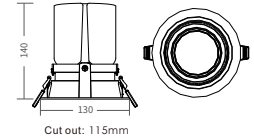

EM090-EF93RA01