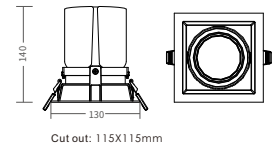

EM090-EF93SA01