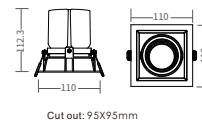

EM070-EF73SA01