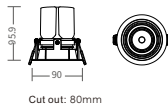

EM060-EF63RA01