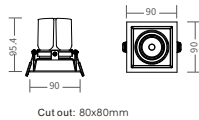

EM060-EF63SA01