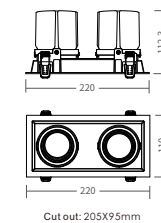

EM070-EF73SA02