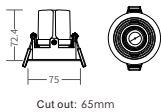

DIMENSION

EM050-EF53RA01