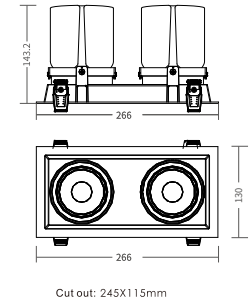

EM090-EF93SA02