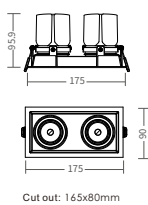

EM060-EF63SA02