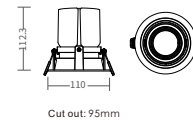

EM070-EF73RA01