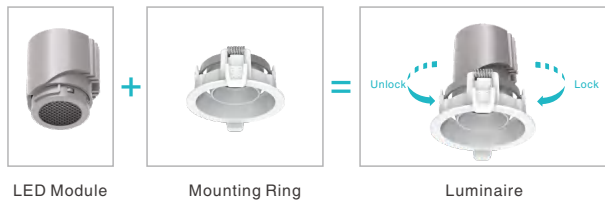

MODULAR DESIGN