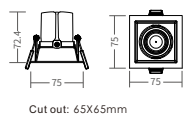

EM050-EF53SA01