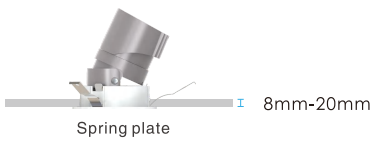

MODULAR DESIGN

DIMENSION

EM060-EF65RF01

EM060-EF65SF01

ANTI-GLARE ACCESSORY

CEILING THICKNESS

DESCRIPTION

ELLA-Wall washer series, can wash the wall thanks to its asymmetric light distribution. Super modular design with round as well as square, honeycomb filter can be added to provide maximum visual comfort.

FEATURES

- Elegant & compact in its style, versatile in its using.
- Asymmetric light distribution.
- Super modular design, replacing LED module, mounting ring, beam lens and anti-glare accessories without any needs for tools.
- IP20 is standard, IP44 is optional.