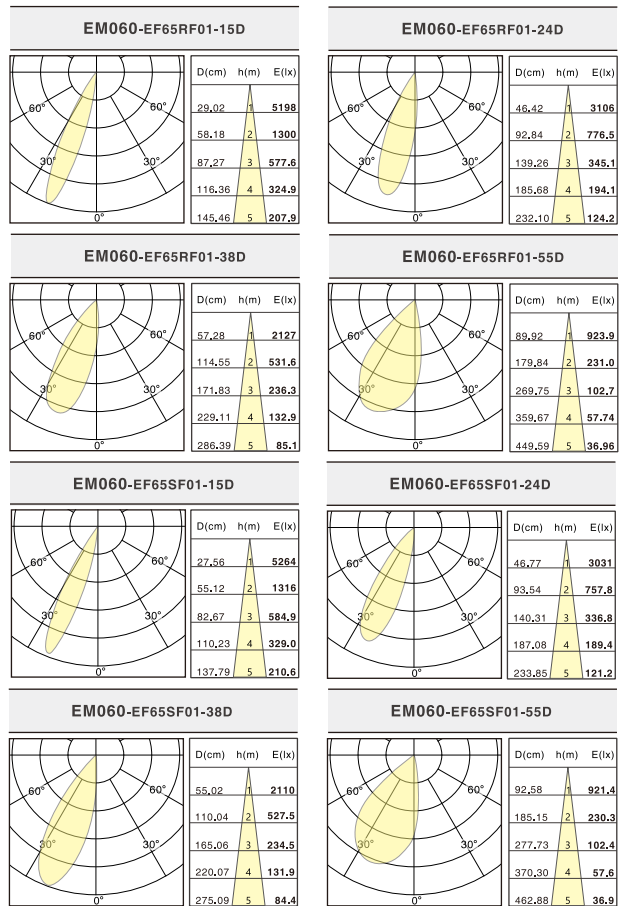

LIGHT DISTRIBUTION