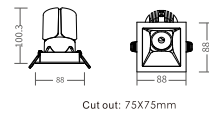

MODULAR DESIGN

DIMENSION

EM060-EF65RF01

EM060-EF65SF01

ANTI-GLARE ACCESSORY

CEILING THICKNESS

DESCRIPTION

ELLA-Wall washer series, can wash the wall thanks to its asymmetric light distribution. Super modular design with round as well as square, honeycomb filter can be added to provide maximum visual comfort.