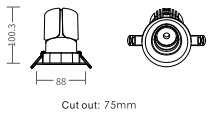

MODULAR DESIGN

DIMENSION

EM060-EF65RF01

EM060-EF65SF01

ANTI-GLARE ACCESSORY

CEILING THICKNESS

DESCRIPTION

ELLA-Wall washer series, can wash the wall thanks to its asymmetric light distribution. Super modular design with round as well as square, honeycomb filter can be added to provide maximum visual comfort.

FEATURES

- Elegant & compact in its style, versatile in its using.
- Asymmetric light distribution.
- Super modular design, replacing LED module, mounting ring, beam lens and anti-glare accessories without any needs for tools.
- IP20 is standard, IP44 is optional.