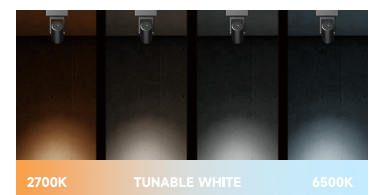

DETAILS

* MOVIA is track light ONLY, it is highly suggested NOT to set the motorised movements running all around the clock!