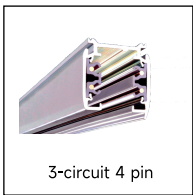

## DIMENSION

Track-mounted

TLWO30-11

## INSTALLATION

Track-mounted

3-circuit 4 pin

Standard

Mini / Global