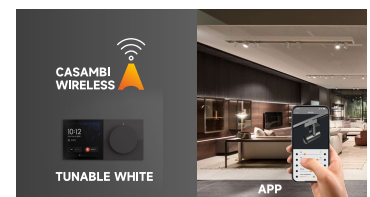

DETAILS

* MOVIA is track light ONLY, it is highly suggested NOT to set the motorised movements running all around the clock!