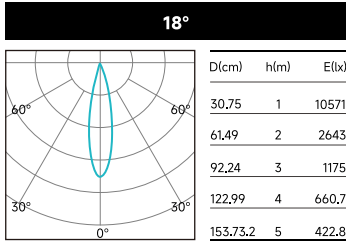

**PHOTOMETRIC DATA (NON-DIMMING)**

POWER	CCT	CRI	BEAM OPTIC	LUMENS (lm)	EFFICACY (lm/W)	MAX CANDELA (cd)
30W	3000K	95	18°	1477	50	10701
			61°	1573	53	1684

**LIGHT DISTRIBUTION**

**MOVIA-30W**

\* MOVIA is track light ONLY, it is highly suggested NOT to set the motorised movements running all around the clock!