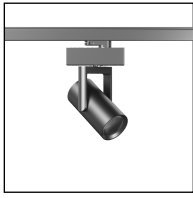

Type:

SPECIFICATION SHEET

Project:

Page 4 / 4

DIMENSION

Track-mounted

TLWO30-11