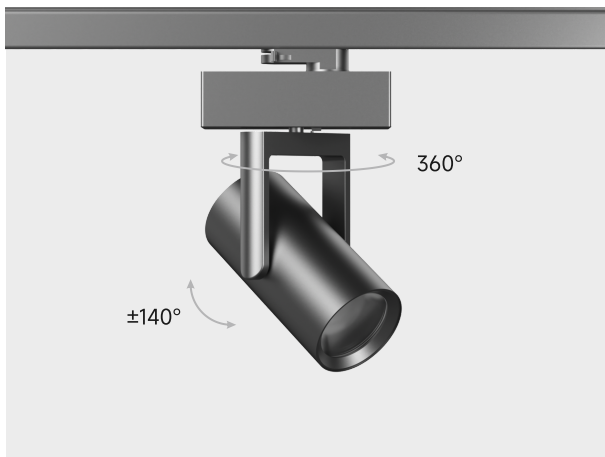

## DESCRIPTION

MOVIA Motorized Track Light with CASAMBI wireless control. Key features include CCT tunable (2700K to 6500K), zoomable (18° to 61°), and 360° horizontal, ±140° vertical adjustment. Default routine setting for quick adjustment and stylish, screwless design in a golden ratio size to meet most aesthetic needs.