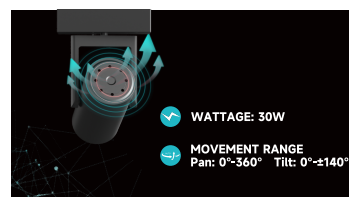

DETAILS

* MOVIA is track light ONLY, it is highly suggested NOT to set the motorised movements running all around the clock!