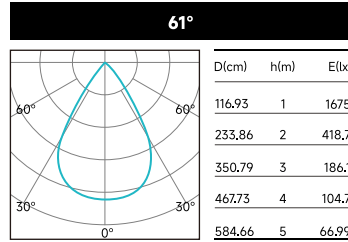

**PHOTOMETRIC DATA (NON-DIMMING)**

POWER	CCT	CRI	BEAM OPTIC	LUMENS (lm)	EFFICACY (lm/W)	MAX CANDELA (cd)
30W	3000K	95	18°	1477	50	10701
			61°	1573	53	1684

**LIGHT DISTRIBUTION**

**MOVIA-30W**

\* MOVIA is track light ONLY, it is highly suggested NOT to set the motorised movements running all around the clock!