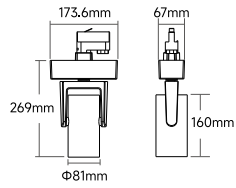

**PHOTOMETRIC DATA (NON-DIMMING)**

POWER	CCT	CRI	BEAM OPTIC	LUMENS (lm)	EFFICACY (lm/W)	MAX CANDELA (cd)
30W	3000K	95	18°	1477	50	10701
			61°	1573	53	1684

**LIGHT DISTRIBUTION**

**MOVIA-30W**

\* MOVIA is track light ONLY, it is highly suggested NOT to set the motorised movements running all around the clock!

## DIMENSION

Track-mounted

TLWO30-11