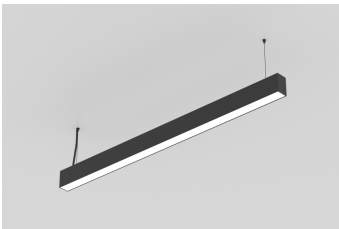

LINEAR LIGHT

AT26D

DESCRIPTION

This Atro 26mm linear series features ultra-low-glare lighting solutions designed for maximum visual comfort. The durable aluminum housing compliments a sleek aesthetic, perfect for upscale residential, commercial and hospitality interiors.

FEATURES

- Ultra narrow 26mm width.
- Diffused optical cover / Grille cover available.
- High light efficacy 110lm/w(Grill Cover).
- UGR<10(Grill Cover) For visual comfort.
- Easy to connect multiple fixtures for scalable continuous run.
- Quick and easy installation with adjustable suspension wire spacing.

 Above test data is based on [Grill Cover\(480mm\)](#) with 3000K 80CRI LED.

LIGHT DISTRIBUTION
3000K 12W

 Above test data is based on [PC Diffuser\(480mm\)](#) with 3000K 80CRI LED.

3000K 13W

 Above test data is based on [Grill Cover\(480mm\)](#) with 3000K 80CRI LED.

DIMENSION

L=Length	W=Width	H=Height
960mm	26mm	77mm
1200mm		
1800mm		

INSTALLATION

Pendant

LINERA LIGHT SYSTEM

The linear lighting systems feature a strong profile for a nearly hair thin connection in continuous runs. Available in lengths of 600-2400mm, as well as custom options. High efficiency (115-130 lm/w) is delivered, with CCT switchable from 3000K to 4000K to suit different indoor settings. Various designs can be formed using L, X, and T joints, with full mounting options pendant, wall, surface, as well as wide range of accessories to provide maximum flexibility.