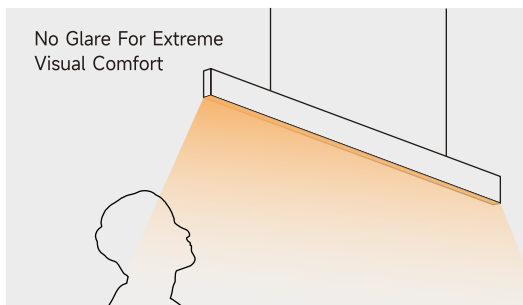

LINEAR LIGHT

AT26D

DESCRIPTION

This Atro 26mm linear series features ultra-low-glare lighting solutions designed for maximum visual comfort. The durable aluminum housing compliments a sleek aesthetic, perfect for upscale residential, commercial and hospitality interiors.

FEATURES

- Ultra narrow 26mm width.
- Diffused optical cover / Grille cover available.
- High light efficacy 110lm/w(Grill Cover).
- UGR<10(Grill Cover) For visual comfort.
- Easy to connect multiple fixtures for scalable continuous run.
- Quick and easy installation with adjustable suspension wire spacing.

ELECTRICAL

Power: 25W, 30W, 50W
Voltage: AC 220-240V
Frequency: 50/60Hz
Power factor: >0.90
Dimming: On-off / 0/1-10V / DALI

OPTICAL

LED type: SMD
Lumen output: 2400lm-3600lm(PC Diffuser), 3300lm-4950lm(Grill Cover)
Optic lens: PC Diffuser(110°) / Grill Cover(20°, 40°, 60°, 20°x20°)
Light type: Downlight
Color quality: CRI 80+/90+, SDCM≤3
Light color: Static White: 2700K, 3000K, 3500K, 4000K, 5000K

LUMINAIRE

Installation methods: Pendant
Length options: 960mm / 1200mm / 1800mm
Housing color: White/Black/Custom
Operating temperature: -20°C~40°C
Lifespan: >50000h@80%(L80)
Warranty: 5 years limited warranty

DETAILS