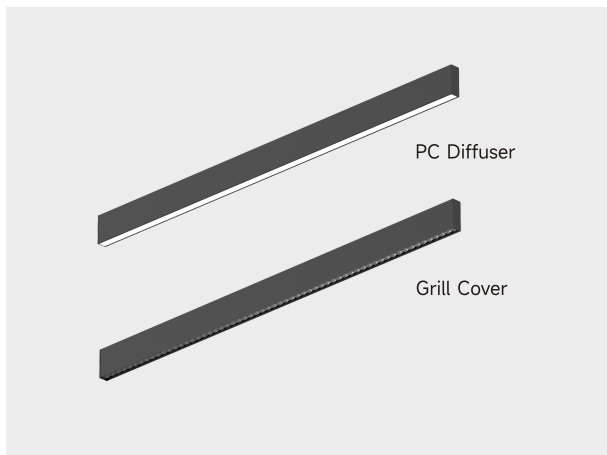

LINEAR LIGHT

AT26D

DESCRIPTION

This Atro 26mm linear series features ultra-low-glare lighting solutions designed for maximum visual comfort. The durable aluminum housing compliments a sleek aesthetic, perfect for upscale residential, commercial and hospitality interiors.

FEATURES

- Ultra narrow 26mm width.
- Diffused optical cover / Grille cover available.
- High light efficacy 110lm/w(Grill Cover).
- UGR<10(Grill Cover) For visual comfort.
- Easy to connect multiple fixtures for scalable continuous run.
- Quick and easy installation with adjustable suspension wire spacing.

ELECTRICAL

Power: 25W, 30W, 50W
 Voltage: AC 220-240V
 Frequency: 50/60Hz
 Power factor: >0.90
 Dimming: On-off / 0/1-10V / DALI

OPTICAL

LED type: SMD
 Lumen output: 2400lm-3600lm(PC Diffuser), 3300lm-4950lm(Grill Cover)
 Optic lens: PC Diffuser(110°) / Grill Cover(20°, 40°, 60°, 20°x20°)
 Light type: Downlight
 Color quality: CRI 80+/90+, SDCM≤3
 Light color: Static White: 2700K, 3000K, 3500K, 4000K, 5000K

DIMENSION

L=Length	W=Width	H=Height
960mm	26mm	77mm
1200mm		
1800mm		

INSTALLATION

Pendant

LINERA LIGHT SYSTEM

The linear lighting systems feature a strong profile for a nearly hair thin connection in continuous runs. Available in lengths of 600-2400mm, as well as custom options. High efficiency (115-130 lm/w) is delivered, with CCT switchable from 3000K to 4000K to suit different indoor settings. Various designs can be formed using L, X, and T joints, with full mounting options pendant, wall, surface, as well as wide range of accessories to provide maximum flexibility.