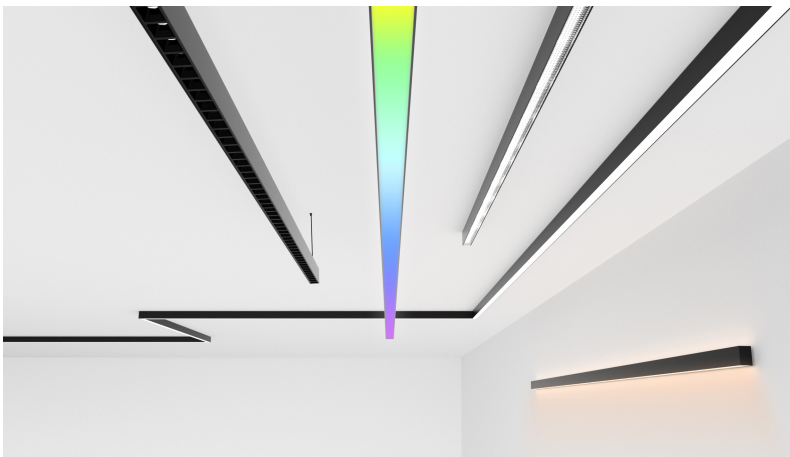

LINEAR LIGHT

AT26D

DESCRIPTION

This Atro 26mm linear series features ultra-low-glare lighting solutions designed for maximum visual comfort. The durable aluminum housing compliments a sleek aesthetic, perfect for upscale residential, commercial and hospitality interiors.

FEATURES

- Ultra narrow 26mm width.
- Diffused optical cover / Grille cover available.
- High light efficacy 110lm/w(Grill Cover).
- UGR<10(Grill Cover) For visual comfort.
- Easy to connect multiple fixtures for scalable continuous run.
- Quick and easy installation with adjustable suspension wire spacing.

DIMENSION

L=Length	W=Width	H=Height
960mm	26mm	77mm
1200mm		
1800mm		

INSTALLATION

Pendant

LINERA LIGHT SYSTEM

The linear lighting systems feature a strong profile for a nearly hair thin connection in continuous runs. Available in lengths of 600-2400mm, as well as custom options. High efficiency (115-130 lm/w) is delivered, with CCT switchable from 3000K to 4000K to suit different indoor settings. Various designs can be formed using L, X, and T joints, with full mounting options pendant, wall, surface, as well as wide range of accessories to provide maximum flexibility.