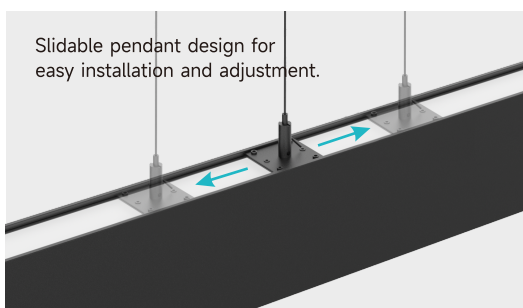

LINEAR LIGHT

AT26D

DESCRIPTION

This Atro 26mm linear series features ultra-low-glare lighting solutions designed for maximum visual comfort. The durable aluminum housing compliments a sleek aesthetic, perfect for upscale residential, commercial and hospitality interiors.

FEATURES

- Ultra narrow 26mm width.
- Diffused optical cover / Grille cover available.
- High light efficacy 110lm/w(Grill Cover).
- UGR<10(Grill Cover) For visual comfort.
- Easy to connect multiple fixtures for scalable continuous run.
- Quick and easy installation with adjustable suspension wire spacing.

ELECTRICAL

Power: 25W, 30W, 50W
Voltage: AC 220-240V
Frequency: 50/60Hz
Power factor: >0.90
Dimming: On-off / 0/1-10V / DALI

OPTICAL

LED type: SMD
Lumen output: 2400lm-3600lm(PC Diffuser), 3300lm-4950lm(Grill Cover)
Optic lens: PC Diffuser(110°) / Grill Cover(20°, 40°, 60°, 20°x20°)
Light type: Downlight
Color quality: CRI 80+/90+, SDCM≤3
Light color: Static White: 2700K, 3000K, 3500K, 4000K, 5000K

LUMINAIRE

Installation methods: Pendant
Length options: 960mm / 1200mm / 1800mm
Housing color: White/Black/Custom
Operating temperature: -20°C~40°C
Lifespan: >50000h@80%(L80)
Warranty: 5 years limited warranty

DETAILS