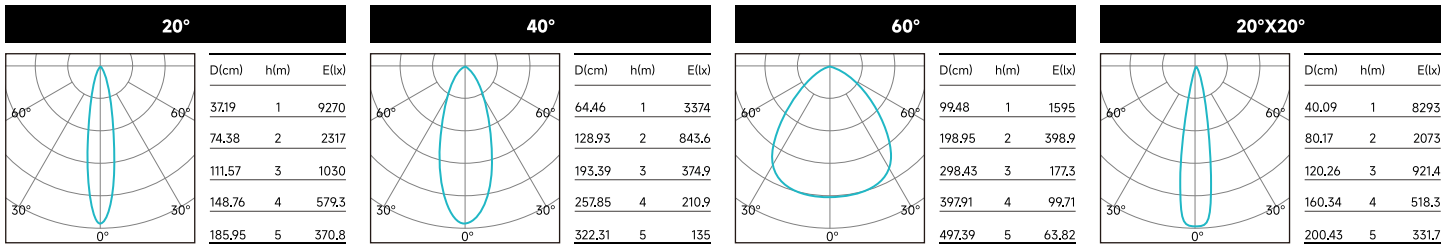

3000K 13W

Above test data is based on [Grill Cover(480mm)](#) with 3000K 80CRI LED.