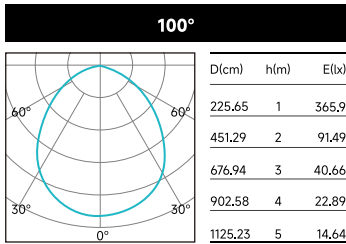

PHOTOMETRIC DATA (NON-DIMMING)

POWER	CCT	CRI	BEAM OPTIC	LUMENS (lm)	EFFICACY (lm/W)	MAX CANDELA (cd)
12W	3000K	80	100°	930.84	79.39	365.7

Above test data is based on [PC Diffuser(480mm)](#) with 3000K 80CRI LED.

POWER	CCT	CRI	BEAM OPTIC	LUMENS (lm)	EFFICACY (lm/W)	MAX CANDELA (cd)
13W	3000K	80	20°	1413.8	113.32	9235
13W	3000K	80	40°	1401	113.26	3361
13W	3000K	80	60°	1355.9	109.49	1670
13W	3000K	80	20x20°	1429	115.88	8300

Above test data is based on [Grill Cover(480mm)](#) with 3000K 80CRI LED.

LIGHT DISTRIBUTION

3000K 12W

Above test data is based on [PC Diffuser(480mm)](#) with 3000K 80CRI LED.