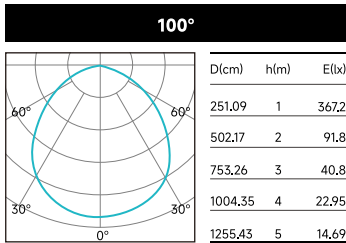

PHOTOMETRIC DATA (NON-DIMMING)

POWER	CCT	CRI	BEAM OPTIC	LUMENS (lm)	EFFICACY (lm/W)	MAX CANDELA (cd)
12W	3000K	80	100°	983.68	83.9	366.8

Above test data is based on [PC Diffuser(460mm)](#) with 3000K 80CRI LED.

POWER	CCT	CRI	BEAM OPTIC	LUMENS (lm)	EFFICACY (lm/W)	MAX CANDELA (cd)
13W	3000K	80	24°	1224	101.93	5460
13W	3000K	80	36°	1232.2	102.56	3024
13W	3000K	80	40°x70°	1139.7	94.89	1670

Above test data is based on [Grill Cover(460mm)](#) with 3000K 80CRI LED.

LIGHT DISTRIBUTION

3000K 12W

Above test data is based on [PC Diffuser(460mm)](#) with 3000K 80CRI LED.