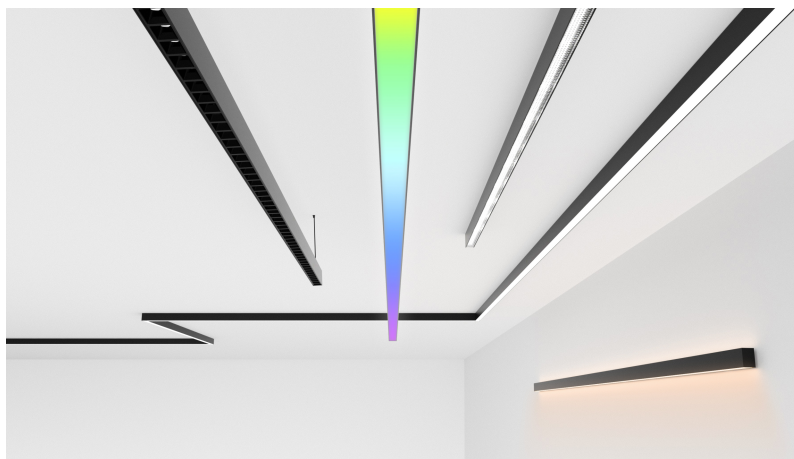

LINEAR LIGHT

SL45D

DESCRIPTION

The 45mm linear LED ceiling light offers efficient, glare-reducing lighting, available in 917/1150/1830mm lengths with continuous run, the and hospitality interiors. durable aluminum housing compliments a sleek aesthetic, perfect for upscale residential, commercial.

FEATURES

- Narrow width 45mm.
- Diffused optical cover / Grille cover available.
- High light efficacy 100lm/w(Grill Cover).
- Up and down lighting.
- Easy to connect multiple fixtures for scalable continuous run.
- Quick and easy installation with adjustable suspension wire spacing.

DIMENSION

L=Length	W=Width	H=Height
917mm	45mm	95mm
1150mm		
1830mm		

INSTALLATION

Surface Mounted

Pendant

LINERA LIGHT SYSTEM

The linear lighting systems feature a strong profile for a nearly hair thin connection in continuous runs. Available in lengths of 600-2400mm, as well as custom options. High efficiency (115-130 lm/w) is delivered, with CCT switchable from 3000K to 4000K to suit different indoor settings. Various designs can be formed using L, X, and T joints, with full mounting options pendant, wall, surface, as well as wide range of accessories to provide maximum flexibility.