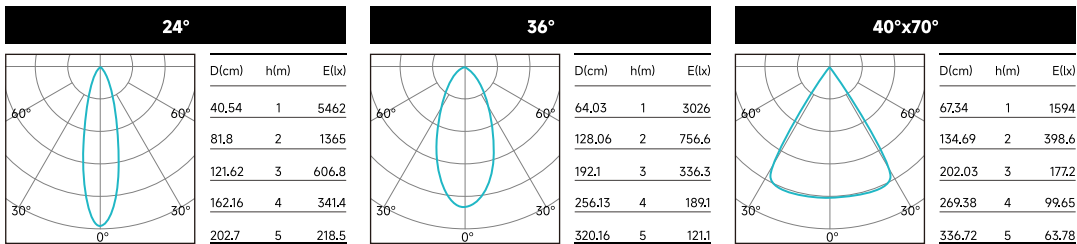

3000K 13W

Above test data is based on [Grill Cover(460mm)](#) with 3000K 80CRI LED.