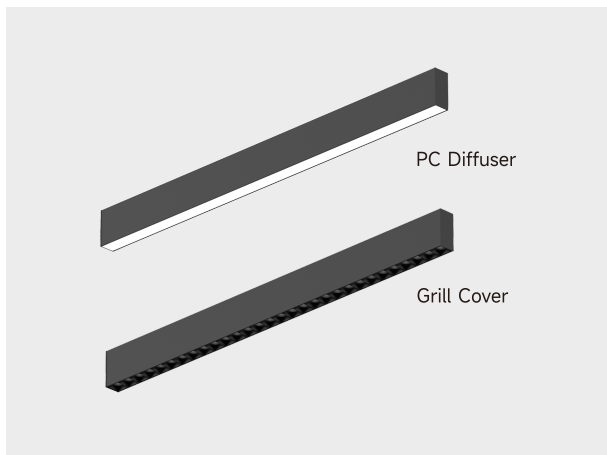

LINEAR LIGHT

SL45D

DESCRIPTION

The 45mm linear LED ceiling light offers efficient, glare-reducing lighting, available in 917/1150/1830mm lengths with continuous run, the and hospitality interiors. durable aluminum housing compliments a sleek aesthetic, perfect for upscale residential, commercial.

FEATURES

- Narrow width 45mm.
- Diffused optical cover / Grille cover available.
- High light efficacy 100lm/w(Grill Cover).
- Up and down lighting.
- Easy to connect multiple fixtures for scalable continuous run.
- Quick and easy installation with adjustable suspension wire spacing.

DETAILS

Type:

Project:

ORDERING INFORMATION

SL45	D					
SERIES	LIGHTING TYPE	LENGTH	POWER	VERSION	OPTIC LENS	INSTALLATION
<input type="checkbox"/> SL45 SLEM 45mm Width	<input type="checkbox"/> D Direct only	<input type="checkbox"/> 3FT 917mm <input type="checkbox"/> 4FT 1150mm <input type="checkbox"/> 6FT 1830mm	<input type="checkbox"/> 25 25W <input type="checkbox"/> 30 30W <input type="checkbox"/> 50 50W	<input type="checkbox"/> S Standard	<input type="checkbox"/> F Flood lighting <input type="checkbox"/> G Grille lamp	<input type="checkbox"/> SP Pendant <input type="checkbox"/> SM Surface Mount

DIMENSION

L=Length	W=Width	H=Height
917mm	45mm	95mm
1150mm		
1830mm		

INSTALLATION

Surface Mounted

Pendant

LINERA LIGHT SYSTEM

The linear lighting systems feature a strong profile for a nearly hair thin connection in continuous runs. Available in lengths of 600-2400mm, as well as custom options. High efficiency (115-130 lm/w) is delivered, with CCT switchable from 3000K to 4000K to suit different indoor settings. Various designs can be formed using L, X, and T joints, with full mounting options pendant, wall, surface, as well as wide range of accessories to provide maximum flexibility.