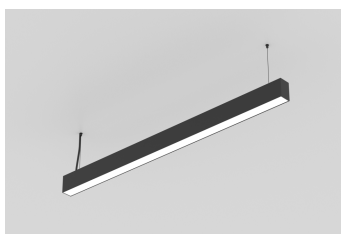

LINEAR LIGHT

SL45D

DESCRIPTION

The 45mm linear LED ceiling light offers efficient, glare-reducing lighting, available in 917/1150/1830mm lengths with continuous run, the and hospitality interiors. durable aluminum housing compliments a sleek aesthetic, perfect for upscale residential, commercial.

FEATURES

- Narrow width 45mm.
- Diffused optical cover / Grille cover available.
- High light efficacy 100lm/w(Grill Cover).
- Up and down lighting.
- Easy to connect multiple fixtures for scalable continuous run.
- Quick and easy installation with adjustable suspension wire spacing.

DIMENSION

L=Length	W=Width	H=Height
917mm	45mm	95mm
1150mm		
1830mm		

INSTALLATION

Surface Mounted

Pendant

LINERA LIGHT SYSTEM

The linear lighting systems feature a strong profile for a nearly hair thin connection in continuous runs. Available in lengths of 600-2400mm, as well as custom options. High efficiency (115-130 lm/w) is delivered, with CCT switchable from 3000K to 4000K to suit different indoor settings. Various designs can be formed using L, X, and T joints, with full mounting options pendant, wall, surface, as well as wide range of accessories to provide maximum flexibility.