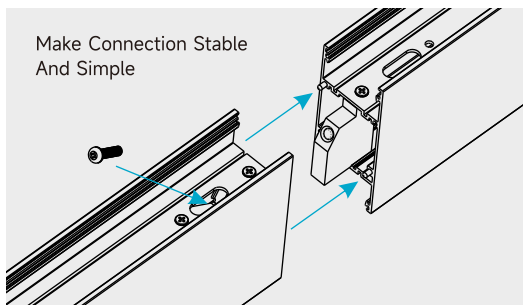

LINEAR LIGHT

SL45D

DESCRIPTION

The 45mm linear LED ceiling light offers efficient, glare-reducing lighting, available in 917/1150/1830mm lengths with continuous run, the and hospitality interiors. durable aluminum housing compliments a sleek aesthetic, perfect for upscale residential, commercial.

FEATURES

- Narrow width 45mm.
- Diffused optical cover / Grille cover available.
- High light efficacy 100lm/w(Grill Cover).
- Up and down lighting.
- Easy to connect multiple fixtures for scalable continuous run.
- Quick and easy installation with adjustable suspension wire spacing.

ELECTRICAL

Power: 25W, 30W, 50W
Voltage: AC 220-240V
Frequency: 50/60Hz
Power factor: >0.90
Dimming: On-off / 0/1-10V / DALI

OPTICAL

LED type: SMD
Lumen output: 2700lm-4050lm(PC Diffuser), 3000lm-4500lm(Grill Cover)
Optic lens: PC Diffuser(100°) / Grill Cover(24°, 36°, 40°x70°)
Light type: Downlight
Color quality: CRI 80+/90+, SDCM≤3
Light color: Static White: 2700K, 3000K, 3500K, 4000K, 5000K

LUMINAIRE

Installation methods: Surface, Pendant
Length options: 917mm / 1150mm / 1830mm
Housing color: White/Black/Custom
Operating temperature: -20°C~40°C
Lifespan: >50000h@80%(L80)
Warranty: 5 years limited warranty

DETAILS