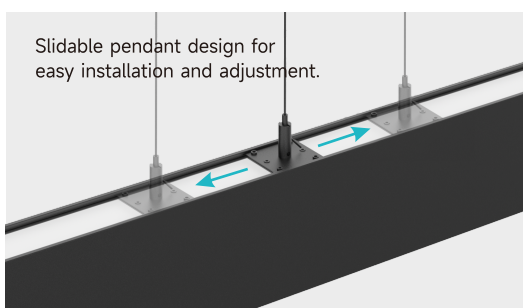

LINEAR LIGHT

SL45D

DESCRIPTION

The 45mm linear LED ceiling light offers efficient, glare-reducing lighting, available in 917/1150/1830mm lengths with continuous run, the and hospitality interiors. durable aluminum housing compliments a sleek aesthetic, perfect for upscale residential, commercial.

FEATURES

- Narrow width 45mm.
- Diffused optical cover / Grille cover available.
- High light efficacy 100lm/w(Grill Cover).
- Up and down lighting.
- Easy to connect multiple fixtures for scalable continuous run.
- Quick and easy installation with adjustable suspension wire spacing.

DETAILS

Type:

Project:

ORDERING INFORMATION

SL45	D					
SERIES	LIGHTING TYPE	LENGTH	POWER	VERSION	OPTIC LENS	INSTALLATION
<input type="checkbox"/> SL45 SLEM 45mm Width	<input type="checkbox"/> D Direct only	<input type="checkbox"/> 3FT 917mm <input type="checkbox"/> 4FT 1150mm <input type="checkbox"/> 6FT 1830mm	<input type="checkbox"/> 25 25W <input type="checkbox"/> 30 30W <input type="checkbox"/> 50 50W	<input type="checkbox"/> S Standard	<input type="checkbox"/> F Flood lighting <input type="checkbox"/> G Grille lamp	<input type="checkbox"/> SP Pendant <input type="checkbox"/> SM Surface Mount