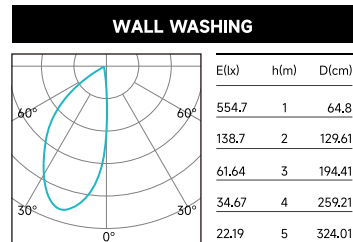

ACCESSORIES (TO BE ORDERED SEPARATELY)
FOR INSTALLATION CONSULT THE INSTRUCTION SHEET

SECONDARY REFLECTOR COLOR

Black
DF55RF01-B

White
DF55RF01-W

Silver
DF55RF01-S

PHOTOMETRIC DATA (NON-DIMMING)

POWER	CCT	CRI	BEAM OPTIC	LUMENS (lm)	EFFICACY (lm/W)	MAX CANDELA (cd)
8W	3000K	90	Wall Washing	469	55	542
10W	3000K	90	Wall Washing	564	57	662

Above test data is based on 3000K 90CRI LED.

LIGHT DISTRIBUTION

3000K 8W

3000K 10W

Above test data is based on 3000K 90CRI LED.

LUMEN MULTIPLIERS

CCT	MULTIPLIER
2700K	0.95
3000K	1.00
3500K	1.04
4000K	1.06

Applying Lumen Multipliers to Calculate Delivered Lumens