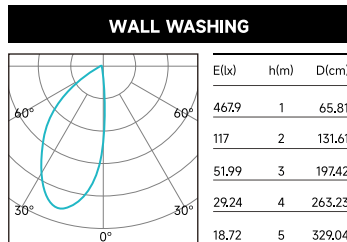

ELECTRICAL

Power: 8W-10W
Voltage: 120-277V AC
Frequency: 50/60Hz
Power factor: >0.90
Dimming: On-off / 0/1-10V / DALI / TRIAC

OPTICAL

LED type: COB
Lumen output: 469lm (8W), 582lm (10W)
Beam optic: Wall washing
Color quality: CRI 90+, SDCM≤2
Light color: Static White: 2700K, 3000K, 3500K, 4000K
Tunable White: 2700K-6500K

ACCESSORIES (TO BE ORDERED SEPARATELY)
FOR INSTALLATION CONSULT THE INSTRUCTION SHEET

SECONDARY REFLECTOR COLOR

Black
DF55RF01-B

White
DF55RF01-W

Silver
DF55RF01-S

PHOTOMETRIC DATA (NON-DIMMING)

POWER	CCT	CRI	BEAM OPTIC	LUMENS (lm)	EFFICACY (lm/W)	MAX CANDELA (cd)
8W	3000K	90	Wall Washing	469	55	542
10W	3000K	90	Wall Washing	564	57	662

Above test data is based on 3000K 90CRI LED.

LIGHT DISTRIBUTION

3000K 8W

3000K 10W

Above test data is based on 3000K 90CRI LED.

LUMEN MULTIPLIERS

CCT	MULTIPLIER
2700K	0.95
3000K	1.00
3500K	1.04
4000K	1.06

Applying Lumen Multipliers to Calculate Delivered Lumens