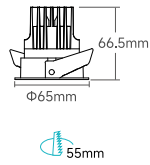

DELLA MINI DOWNLIGHT SYSTEM

The Della downlight series offers a complete line of high performance LED luminaires that provide outstanding functionality and quality.

The series features ultra mini 35mm size, high performance standard and uniform floor-to-ceiling wall washing. Multiple power level options and a full line of round and square, trimmed and trimless luminaires offer versatile solutions for various lighting applications. Easy to install, and service.