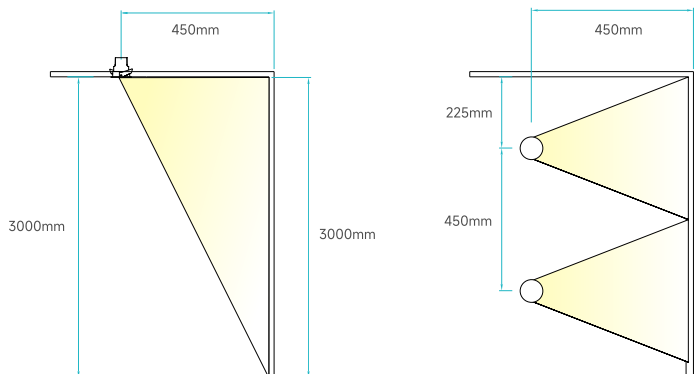

Above test data is based on 3000K 90CRI LED.

LIGHT DISTRIBUTION

3000K 8W

3000K 10W

Above test data is based on 3000K 90CRI LED.

LUMEN MULTIPLIERS

CCT	MULTIPLIER
2700K	0.95
3000K	1.00
3500K	1.04
4000K	1.06

Applying Lumen Multipliers to Calculate Delivered Lumens

Base Fixture Delivered Lumens (from PHOTOMETRIC DATA)	x	CCT Multiplier	=	Delivered Lumens for Desired Fixture
STANDARD TRIM Example: DM50-DF55RF01N 8W 3500K				
517 lm	x	1.04	=	661 lm

WALL WASHING SUGGESTED SPACING AND WALL DISTANCE