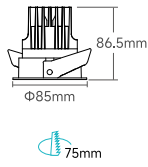

DELLA MINI DOWNLIGHT SYSTEM

The Della downlight series offers a complete line of high performance LED luminaires that provide outstanding functionality and quality.

The series features ultra mini 35mm size, high performance standard and uniform floor-to-ceiling wall washing. Multiple power level options and a full line of round and square, trimmed and trimless luminaires offer versatile solutions for various lighting applications. Easy to install, and service.