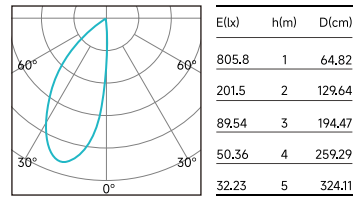

ELECTRICAL

Power:	10W-15W
Voltage:	120-277V AC
Frequency:	50/60Hz
Power factor:	>0.90
Dimming:	On-off / 0/1-10V / DALI / TRIAC/ DMX512

OPTICAL

LED type:	COB
Lumen output:	539lm (8W), 677lm (10W)
Beam optic:	Wall washing
Color quality:	CRI 90+, SDCM≤2
Light color:	Static White: 2700K, 3000K, 3500K, 4000K Tunable White: 2700K-6500K Dim-to Warm: 1800K-3000K Full Spectrum: RGBCW

ACCESSORIES (TO BE ORDERED SEPARATELY)
FOR INSTALLATION CONSULT THE INSTRUCTION SHEET

SECONDARY REFLECTOR COLOR

Black
DF65RF01-B

White
DF65RF01-W

Silver
DF65RA01-S

PHOTOMETRIC DATA (NON-DIMMING)

POWER	CCT	CRI	BEAM OPTIC	LUMENS (lm)	EFFICACY (lm/W)	MAX CANDELA (cd)
10W	3000K	90	Wall Washing	539	54	834
15W	3000K	90	Wall Washing	677	47	970

Above test data is based on 3000K 90CRI LED.

LIGHT DISTRIBUTION
3000K 10W
WALL WASHING

3000K 15W
WALL WASHING

Above test data is based on 3000K 90CRI LED.

LUMEN MULTIPLIERS

CCT	MULTIPLIER
2700K	0.95
3000K	1.00
3500K	1.04
4000K	1.06