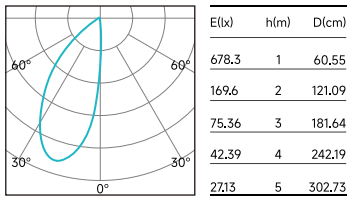

ELECTRICAL

Power:	10W-15W
Voltage:	120-277V AC
Frequency:	50/60Hz
Power factor:	>0.90
Dimming:	On-off / 0/1-10V / DALI / TRIAC/ DMX512

OPTICAL

LED type:	COB
Lumen output:	539lm (8W), 677lm (10W)
Beam optic:	Wall washing
Color quality:	CRI 90+, SDCM≤2
Light color:	Static White: 2700K, 3000K, 3500K, 4000K Tunable White: 2700K-6500K Dim-to Warm: 1800K-3000K Full Spectrum: RGBCW

ACCESSORIES (TO BE ORDERED SEPARATELY)
FOR INSTALLATION CONSULT THE INSTRUCTION SHEET

SECONDARY REFLECTOR COLOR

Black
DF65RF01-B

White
DF65RF01-W

Silver
DF65RA01-S

PHOTOMETRIC DATA (NON-DIMMING)

POWER	CCT	CRI	BEAM OPTIC	LUMENS (lm)	EFFICACY (lm/W)	MAX CANDELA (cd)
10W	3000K	90	Wall Washing	539	54	834
15W	3000K	90	Wall Washing	677	47	970

Above test data is based on 3000K 90CRI LED.

LIGHT DISTRIBUTION
3000K 10W
WALL WASHING

3000K 15W
WALL WASHING

Above test data is based on 3000K 90CRI LED.

LUMEN MULTIPLIERS

CCT	MULTIPLIER
2700K	0.95
3000K	1.00
3500K	1.04
4000K	1.06