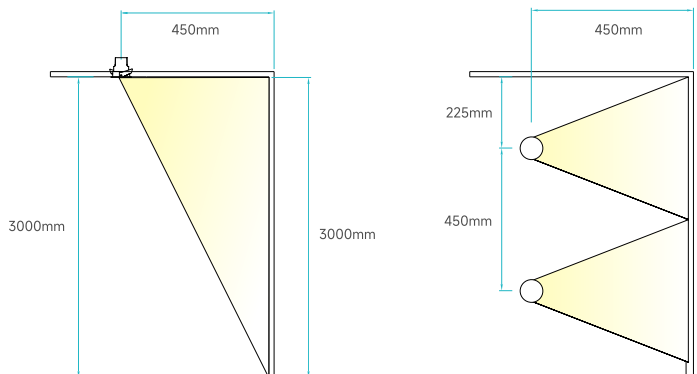

WALL WASHING SUGGESTED SPACING AND WALL DISTANCE