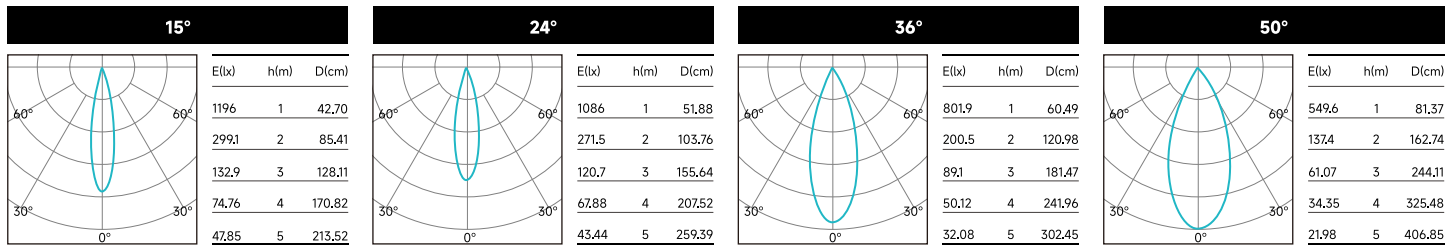

SPECIFICATION SHEET

Project:

Page 3 / 4

PHOTOMETRIC DATA (NON-DIMMING)

POWER	CCT	CRI	BEAM OPTIC	LUMENS (lm)	EFFICACY (lm/W)	MAX CANDELA (cd)
5W	3000K	90	15°	299	53	1217
			24°	318	56	1087
			38°	298	52	804
			55°	299	52	548
8W	3000K	90	15°	375	48	1558
			24°	406	53	1360
			38°	389	50	1064
			55°	386	50	713

Above test data is based on [Round Fixed\(DF31RF01N\)](#) trim with 3000K 90CRI LED.

LIGHT DISTRIBUTION

3000K 5W

3000K 8W

Above test data is based on [Round Fixed\(DF31RF01N\)](#) trim with 3000K 90CRI LED.