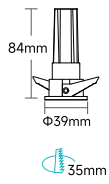

Round Fixed
Trimless

DM30-DF31RF01T