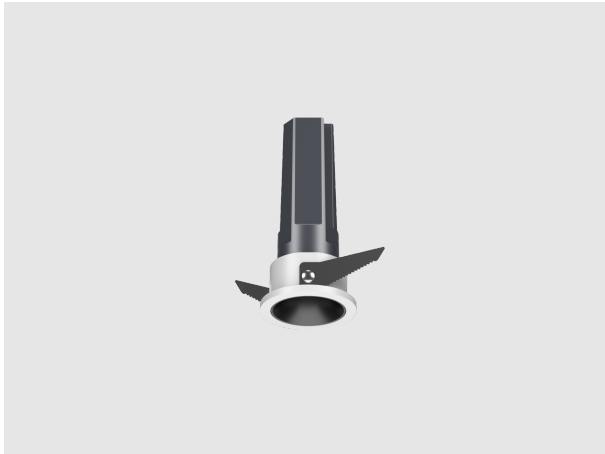

DELLA

DM30-DF31RF01N

DESCRIPTION

The smallest downlight with great power to offer more possibilities for various ceiling and design needs. Available in different trim, reflector and optics that is interchangeable, it delivers beautiful illumination to your spaces while remaining fully serviceable from below the ceiling.

FEATURES

- Ultra slim and mini in a high power (1.25 inch 8W)
- Interchangeable trim, secondary reflector in different colors and shape for anti-glare and decorative function.
- Modular design for easier and cost effective SKU management
- Complete dimming options: triac, 0-10V, DALI etc.

LAMP

Frame color: Black
 Trim color: White/Black
 Operating temperature: -20°C~40°C
 Lifespan: >50000h@80%(L80)
 Warranty: 5 years limited warranty

DETAILS

ORDERING INFORMATION

DM30							
MODULE	TRIM	LUMEN	TRIM COLOR	CRI	CCT	OPTIC	DIMMING
<input type="checkbox"/> DM30 DELLA 35mm Aperture	Hotel <input type="checkbox"/> DF31RF01N Round Fixed <input type="checkbox"/> DF31RF01T Round Fixed Trimless	<input type="checkbox"/> L03 300lm <input type="checkbox"/> L04 400lm	<input type="checkbox"/> W White <input type="checkbox"/> B Black	<input type="checkbox"/> 9 90+	<input type="checkbox"/> 27 2700K <input type="checkbox"/> 30 3000K <input type="checkbox"/> 35 3500K <input type="checkbox"/> 40 4000K	<input type="checkbox"/> 015 15° <input type="checkbox"/> 024 24° <input type="checkbox"/> 036 36° <input type="checkbox"/> 050 50°	<input type="checkbox"/> V 0/1-10V <input type="checkbox"/> T Triac <input type="checkbox"/> X 0-10V/Triac <input type="checkbox"/> D DALI <input type="checkbox"/> N Non-dimming