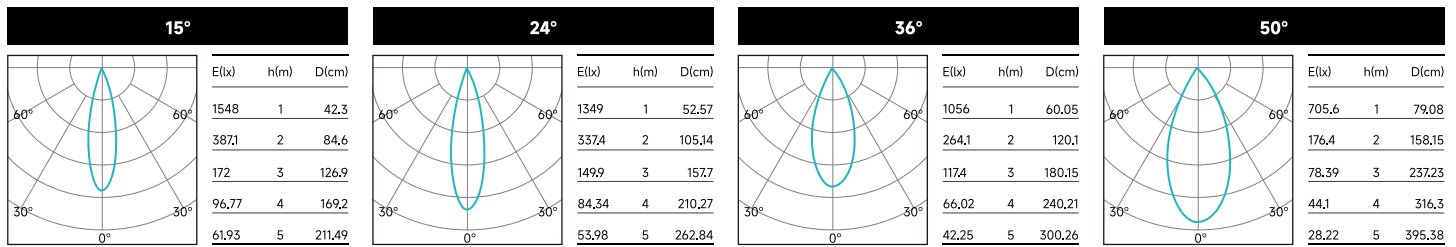

SPECIFICATION SHEET

Project:

Page 3 / 4

PHOTOMETRIC DATA (NON-DIMMING)

POWER	CCT	CRI	BEAM OPTIC	LUMENS (lm)	EFFICACY (lm/W)	MAX CANDELA (cd)
5W	3000K	90	15°	299	53	1217
			24°	318	56	1087
			38°	298	52	804
			55°	299	52	548
8W	3000K	90	15°	375	48	1558
			24°	406	53	1360
			38°	389	50	1064
			55°	386	50	713

Above test data is based on [Round Fixed\(DF31RF01N\)](#) trim with 3000K 90CRI LED.

LIGHT DISTRIBUTION

3000K 5W

3000K 8W

Above test data is based on [Round Fixed\(DF31RF01N\)](#) trim with 3000K 90CRI LED.