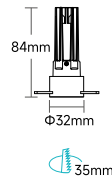

DELLA MINI DOWNLIGHT SYSTEM

The Della downlight series offers a complete line of high performance LED luminaires that provide outstanding functionality and quality.

The series features ultra mini 35mm size, high performance standard and uniform floor-to-ceiling wall washing. Multiple power level options and a full line of round and square, trimmed and trimless luminaires offer versatile solutions for various lighting applications. Easy to install, and service.