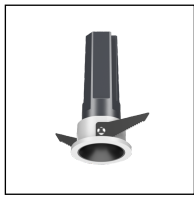

DIMENSION

Round Fixed

DM30-DF31RF01N